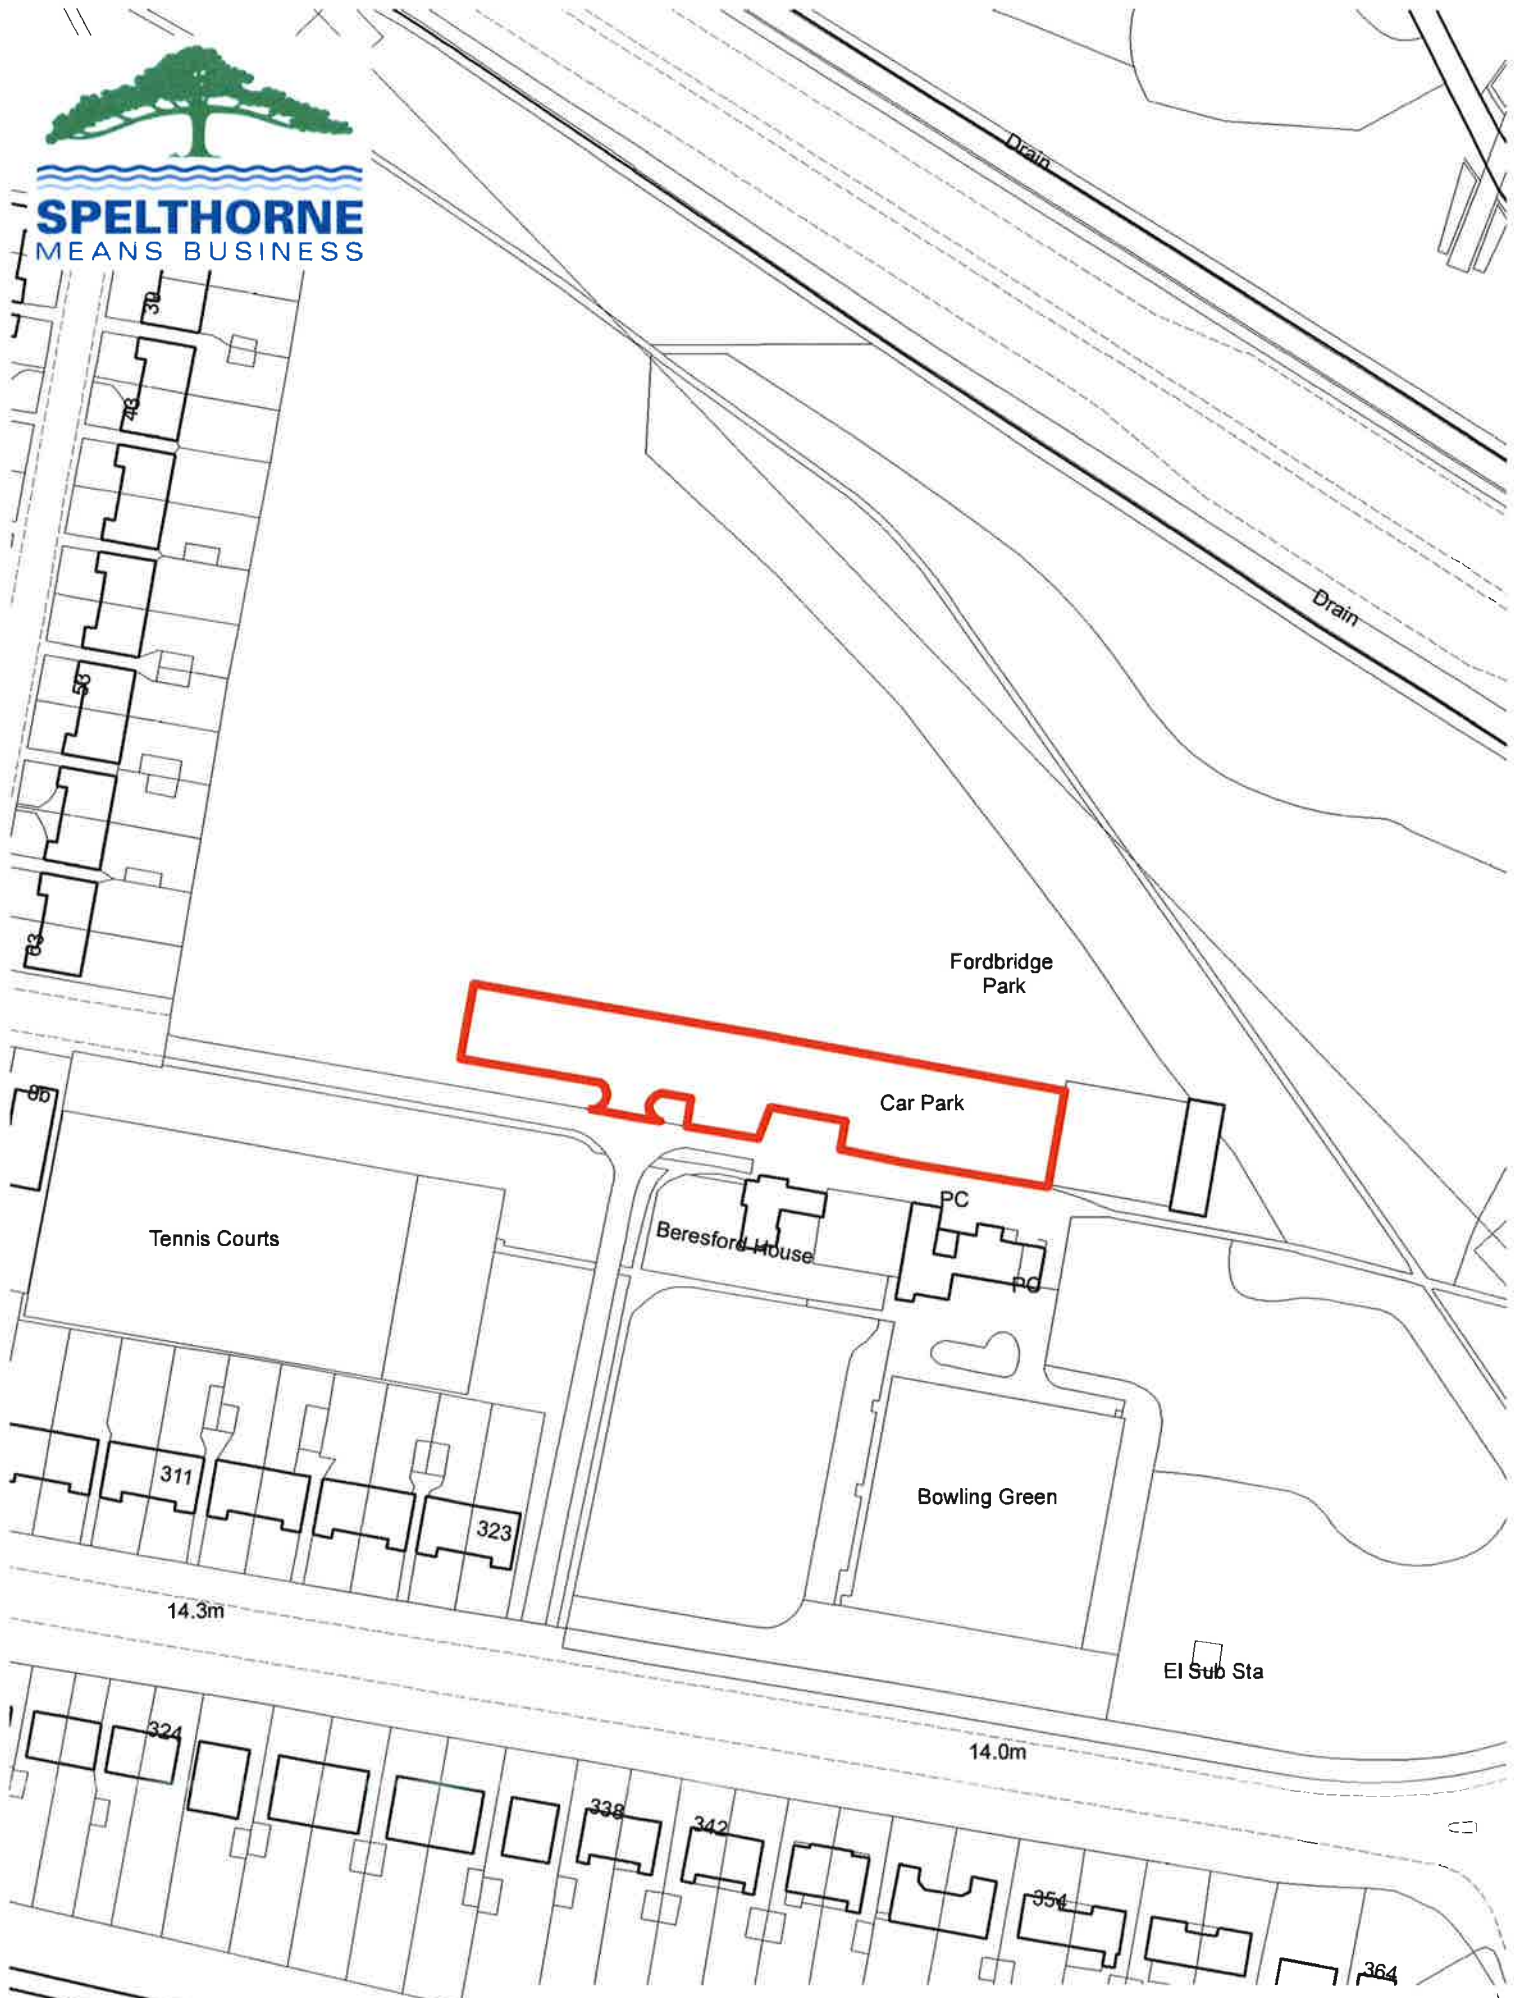

Elmsleigh Road Car Park.

Scale 1:1,250

© Crown copyright and database rights 2018 Ordnance Survey 100024284.

Elmsleigh Surface Car Park.

Scale 1:1,250

© Crown copyright and database rights 2018 Ordnance Survey 100024284.

Fordbridge Recreation Ground.

Scale 1:1,250

© Crown copyright and database rights 2018 Ordnance Survey 100024284.

SPELTHORNE
MEANS BUSINESS

SUNBURY

Works

Car Park

Club