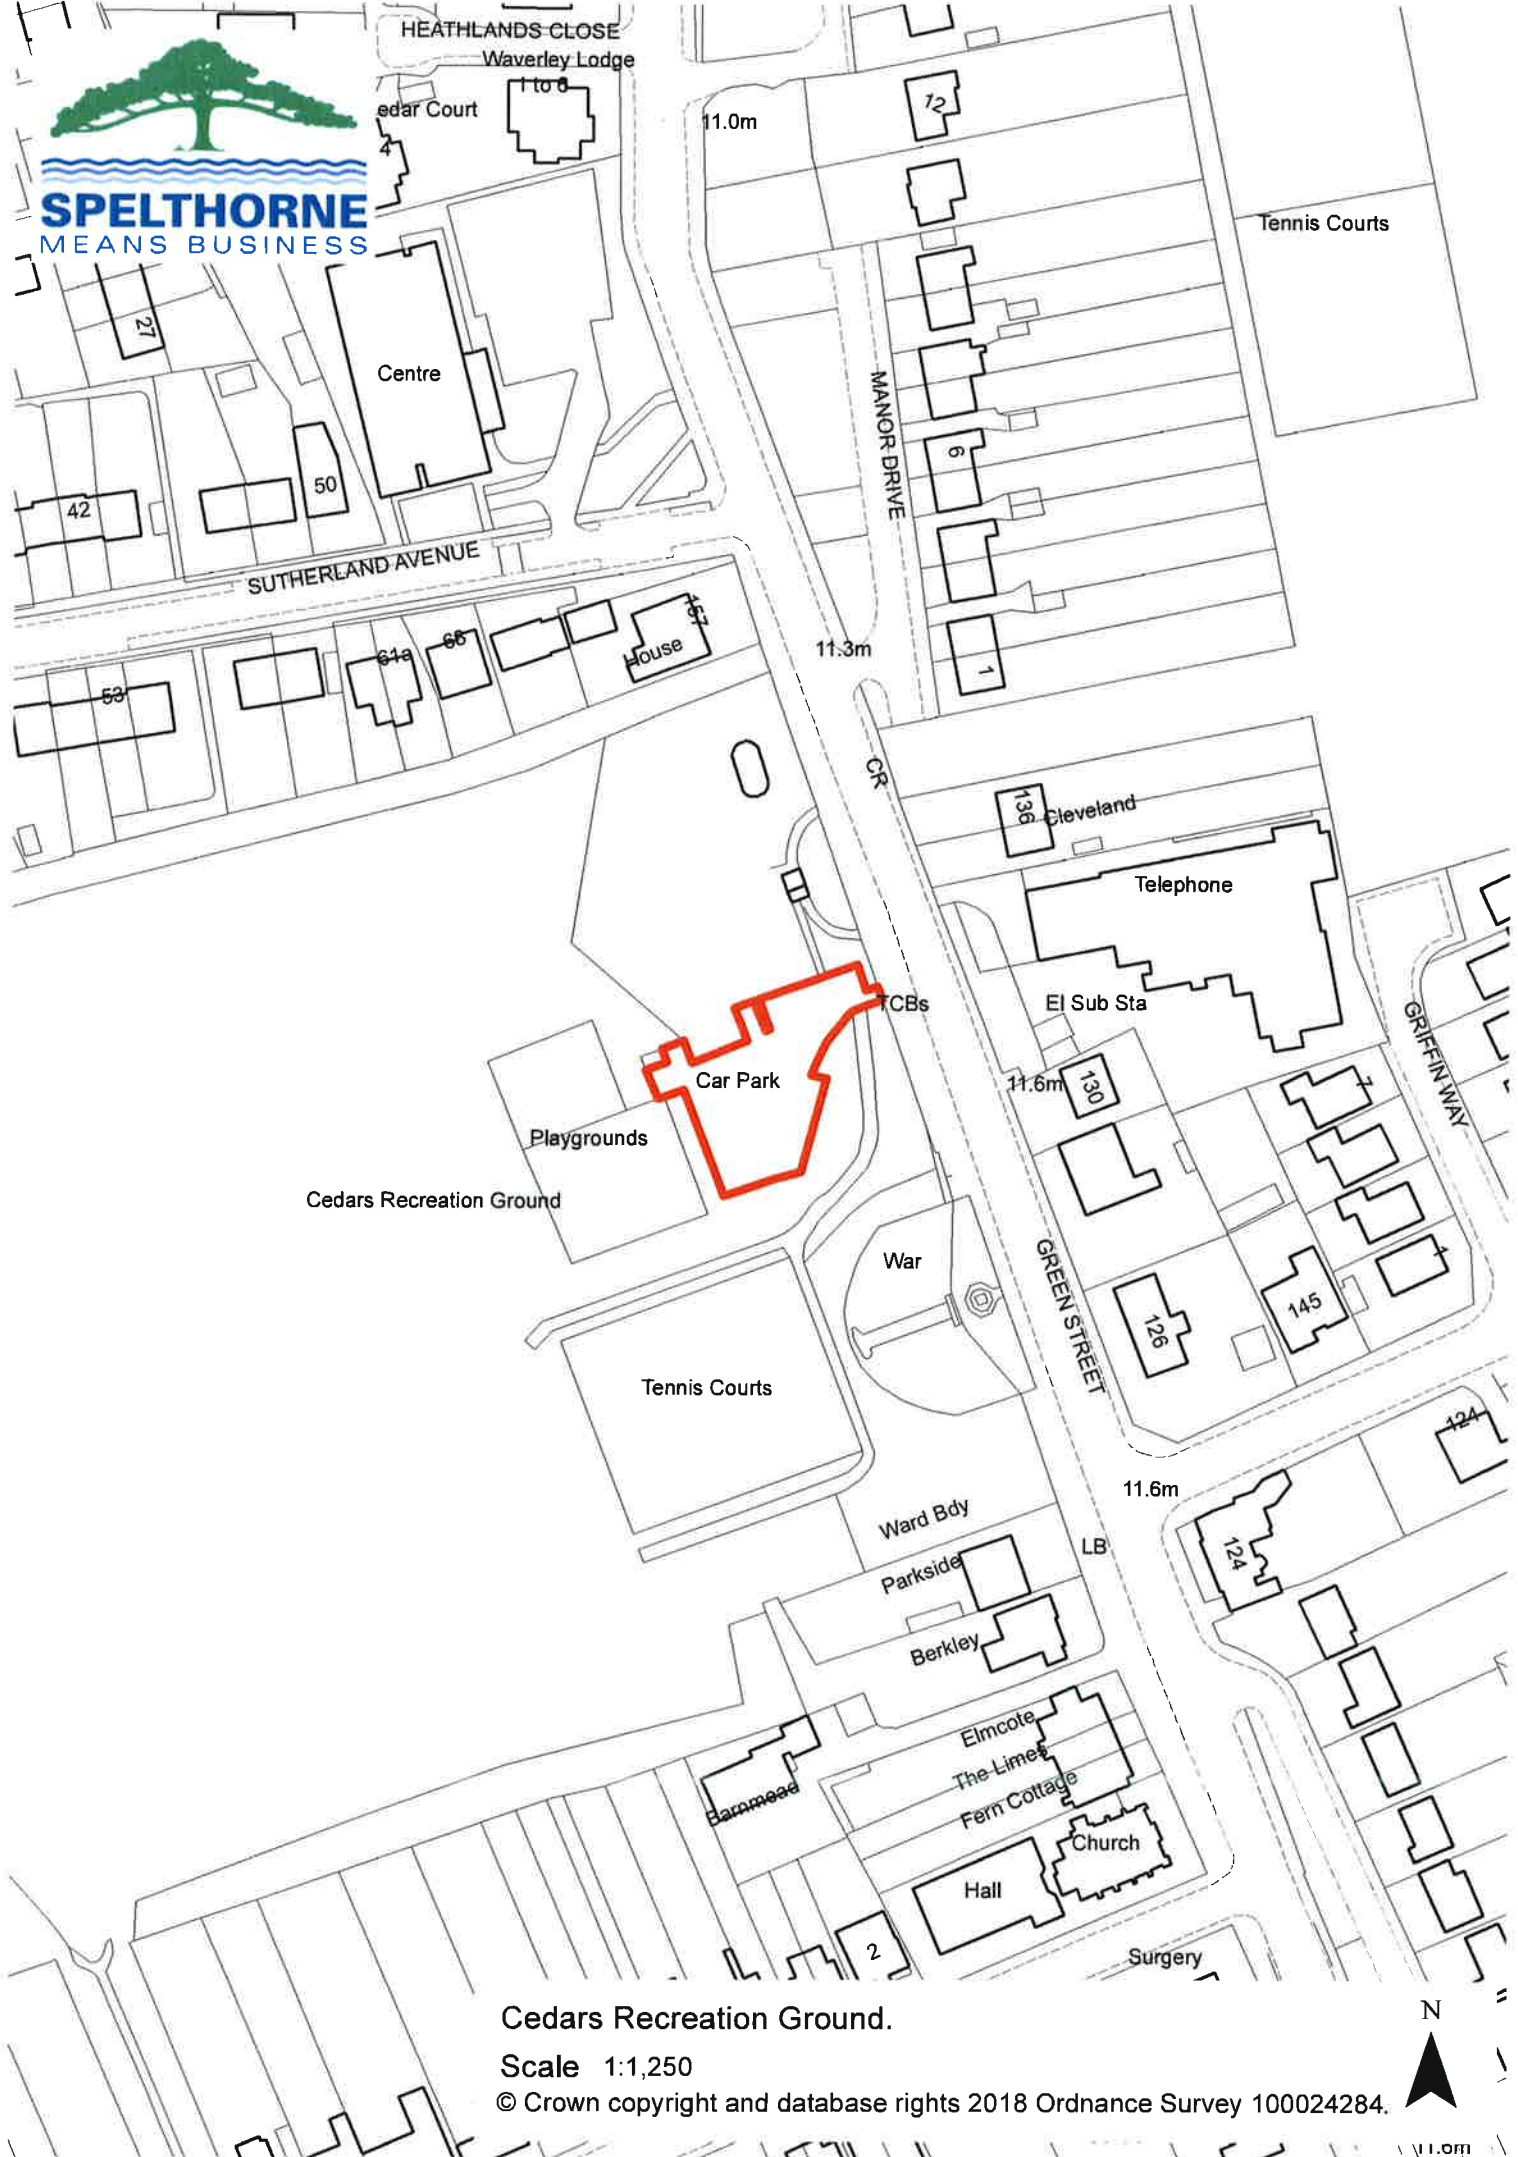

SPELTHORNE
MEANS BUSINESS

Cedars Recreation Ground.

Scale 1:1,250

© Crown copyright and database rights 2018 Ordnance Survey 100024284.

11.0m