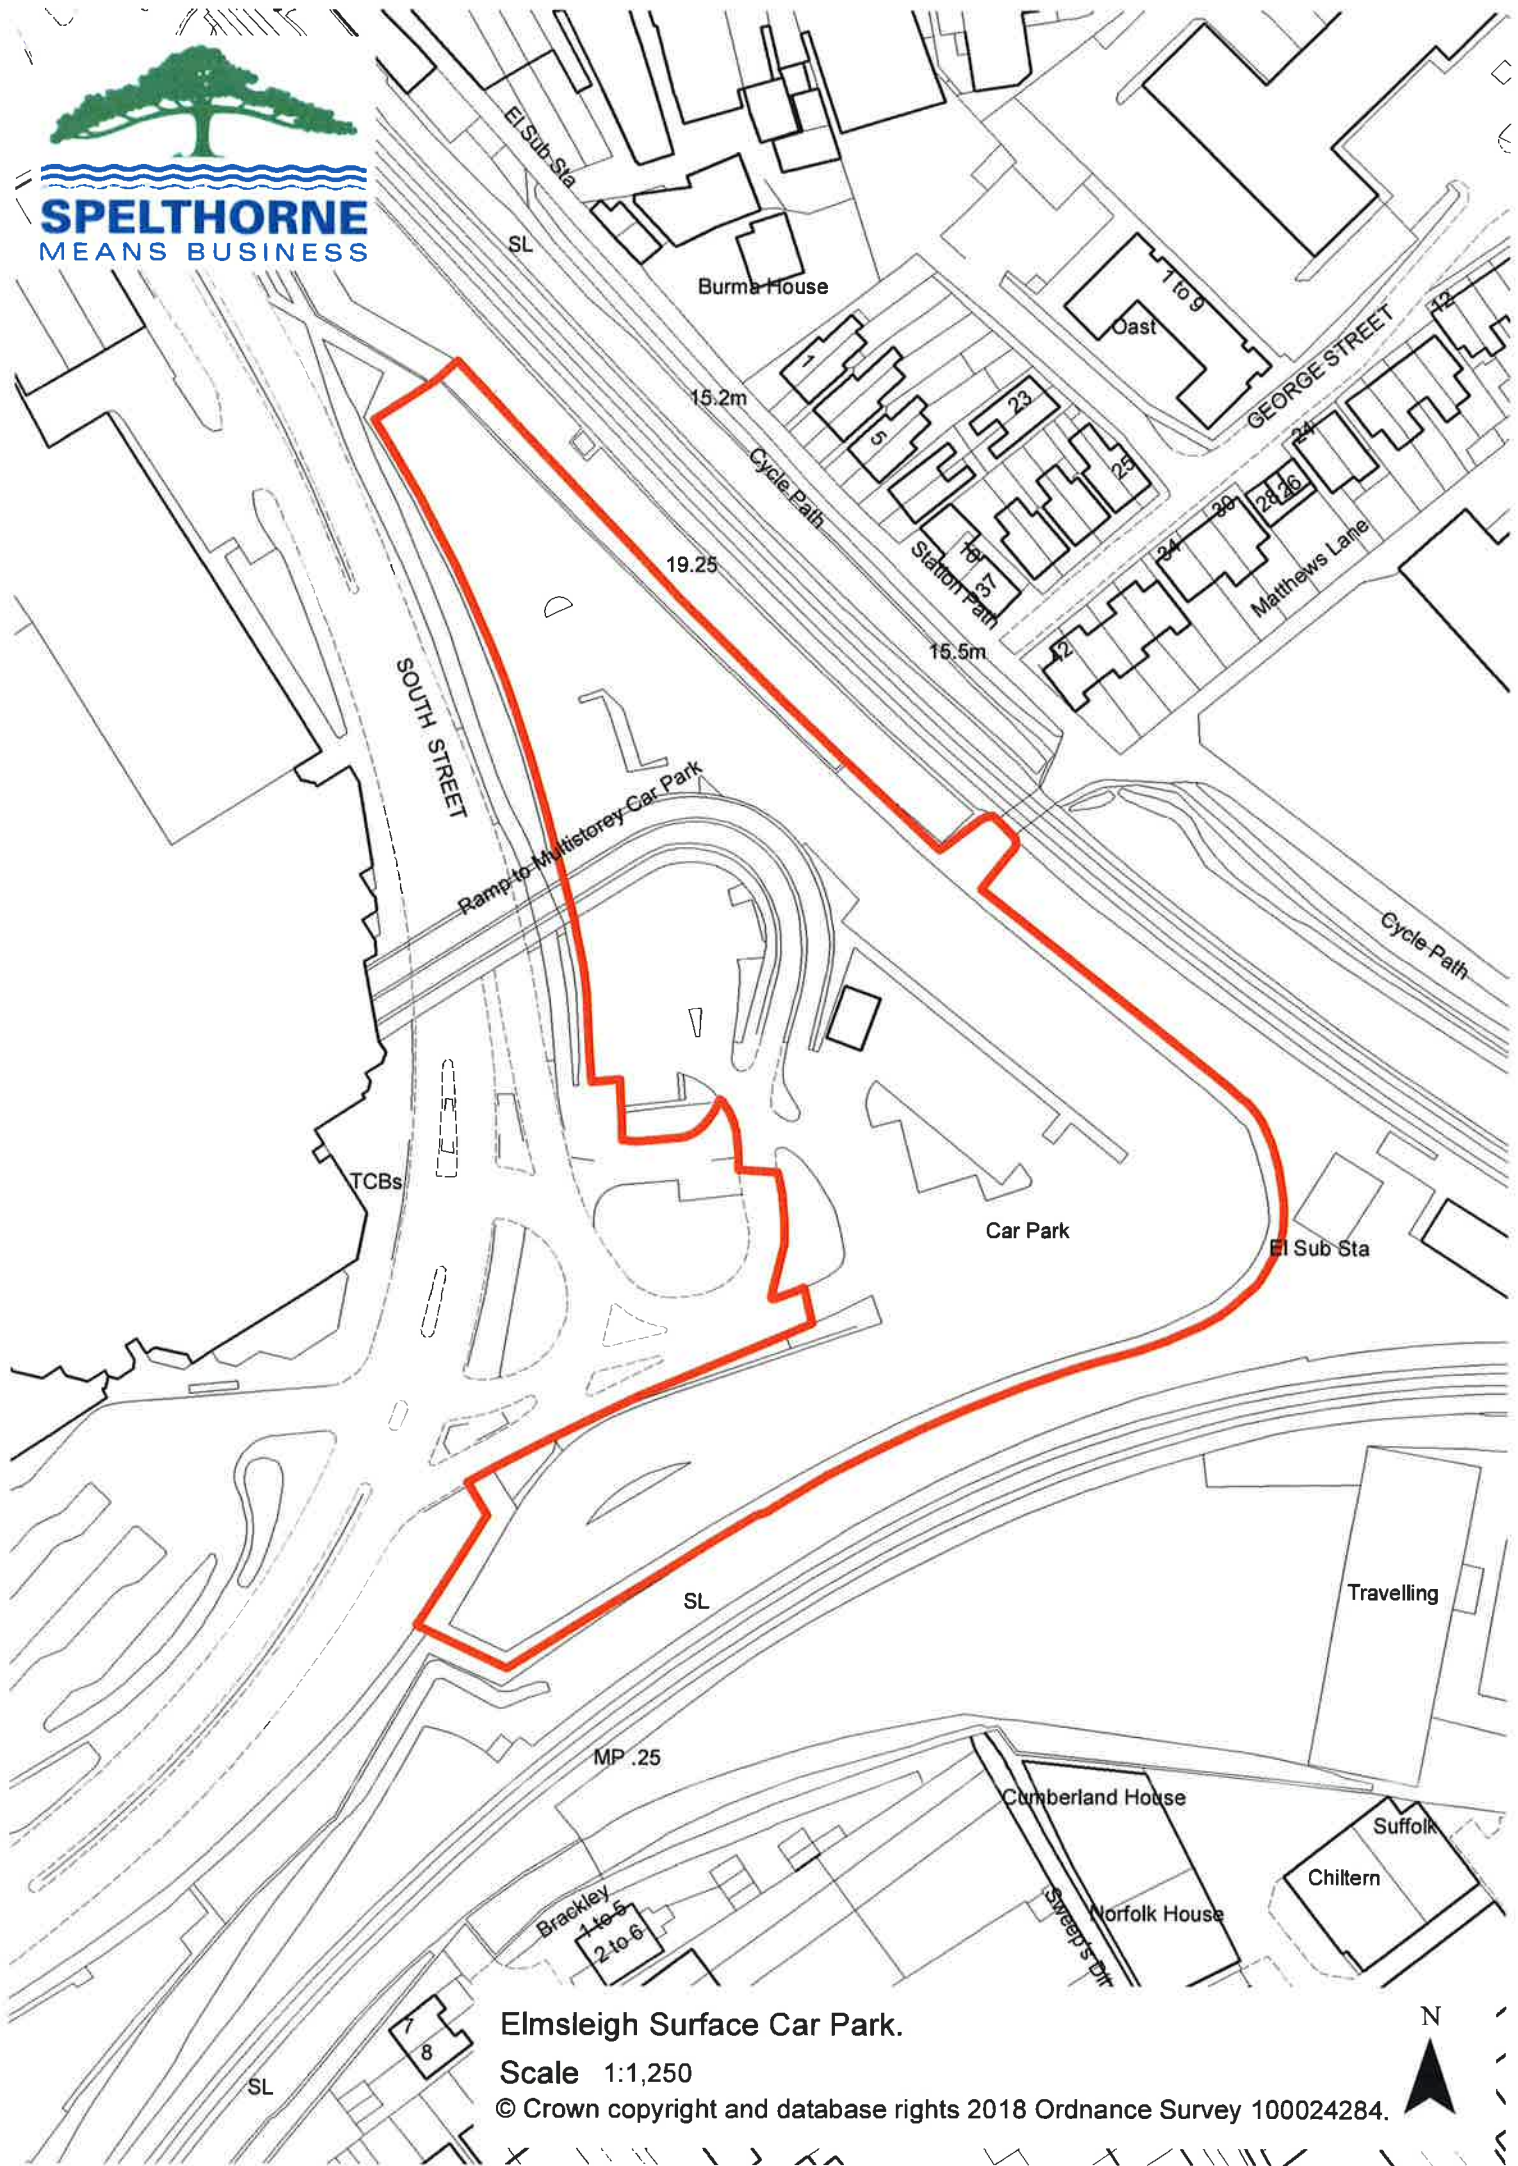

Elmsleigh Surface Car Park.

Scale 1:1,250

© Crown copyright and database rights 2018 Ordnance Survey 100024284.