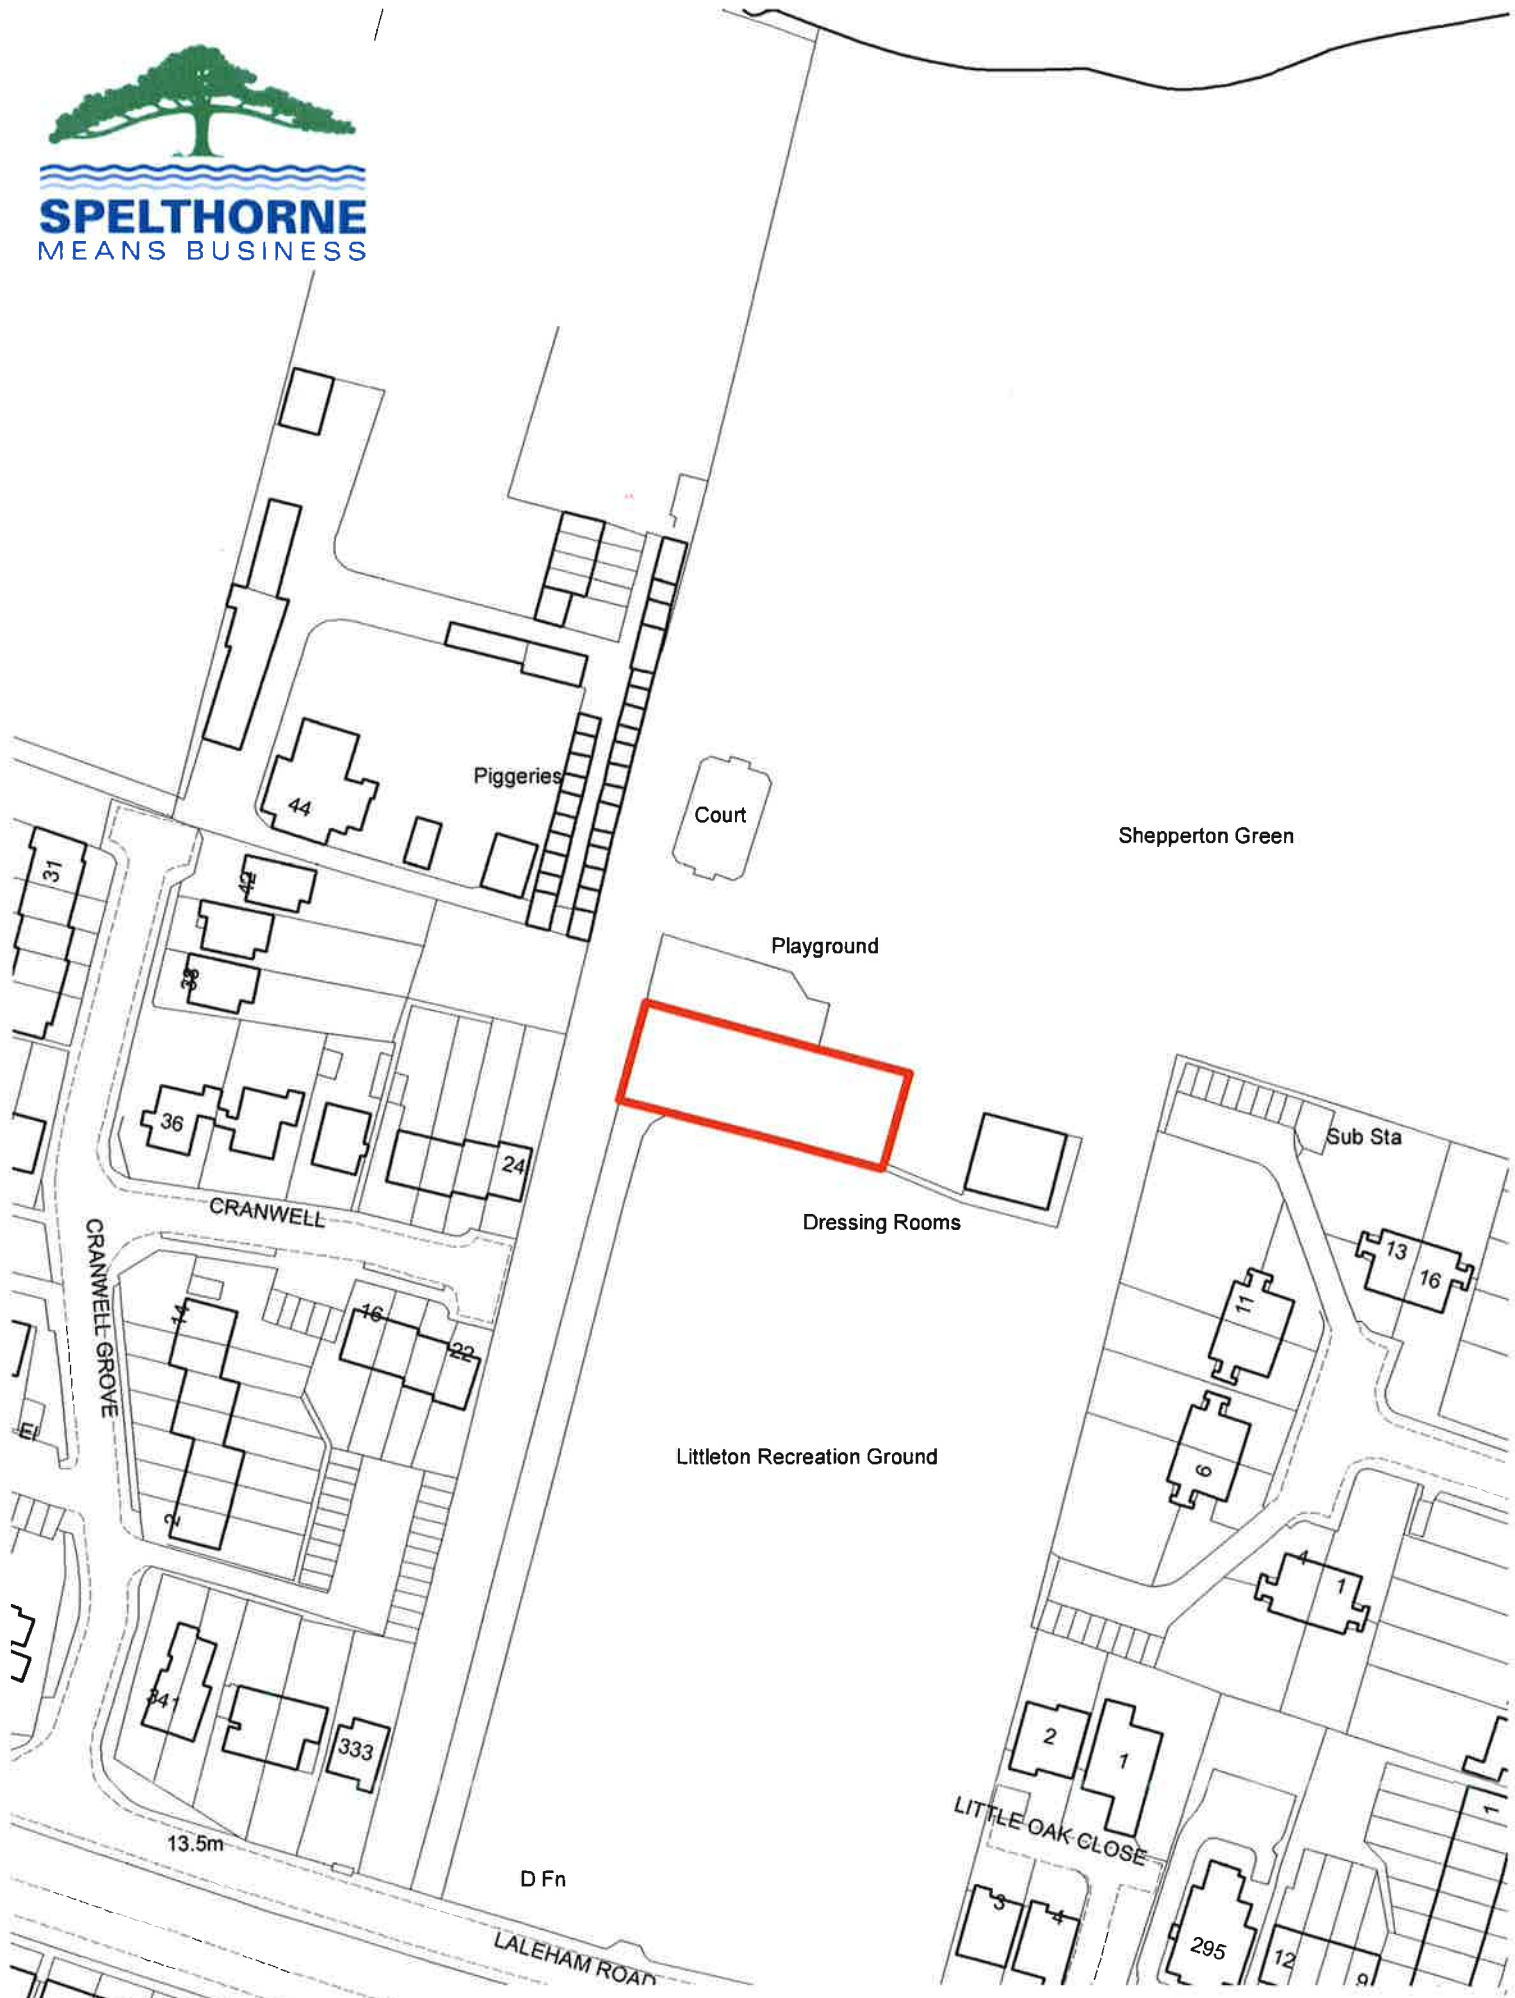

Paddling Pool

London Stone

D Fn

Lammas Recreation Ground Car Park.

Scale 1:1,250

© Crown copyright and database rights 2018 Ordnance Survey 100024284.

Littleton Recreation Ground.

Scale 1:1,250

© Crown copyright and database rights 2018 Ordnance Survey 100024284.

SPELTHORNE
MEANS BUSINESS

Long Lane Recreation Ground.

Scale 1:1,250

© Crown copyright and database rights 2018 Ordnance Survey 100024284.