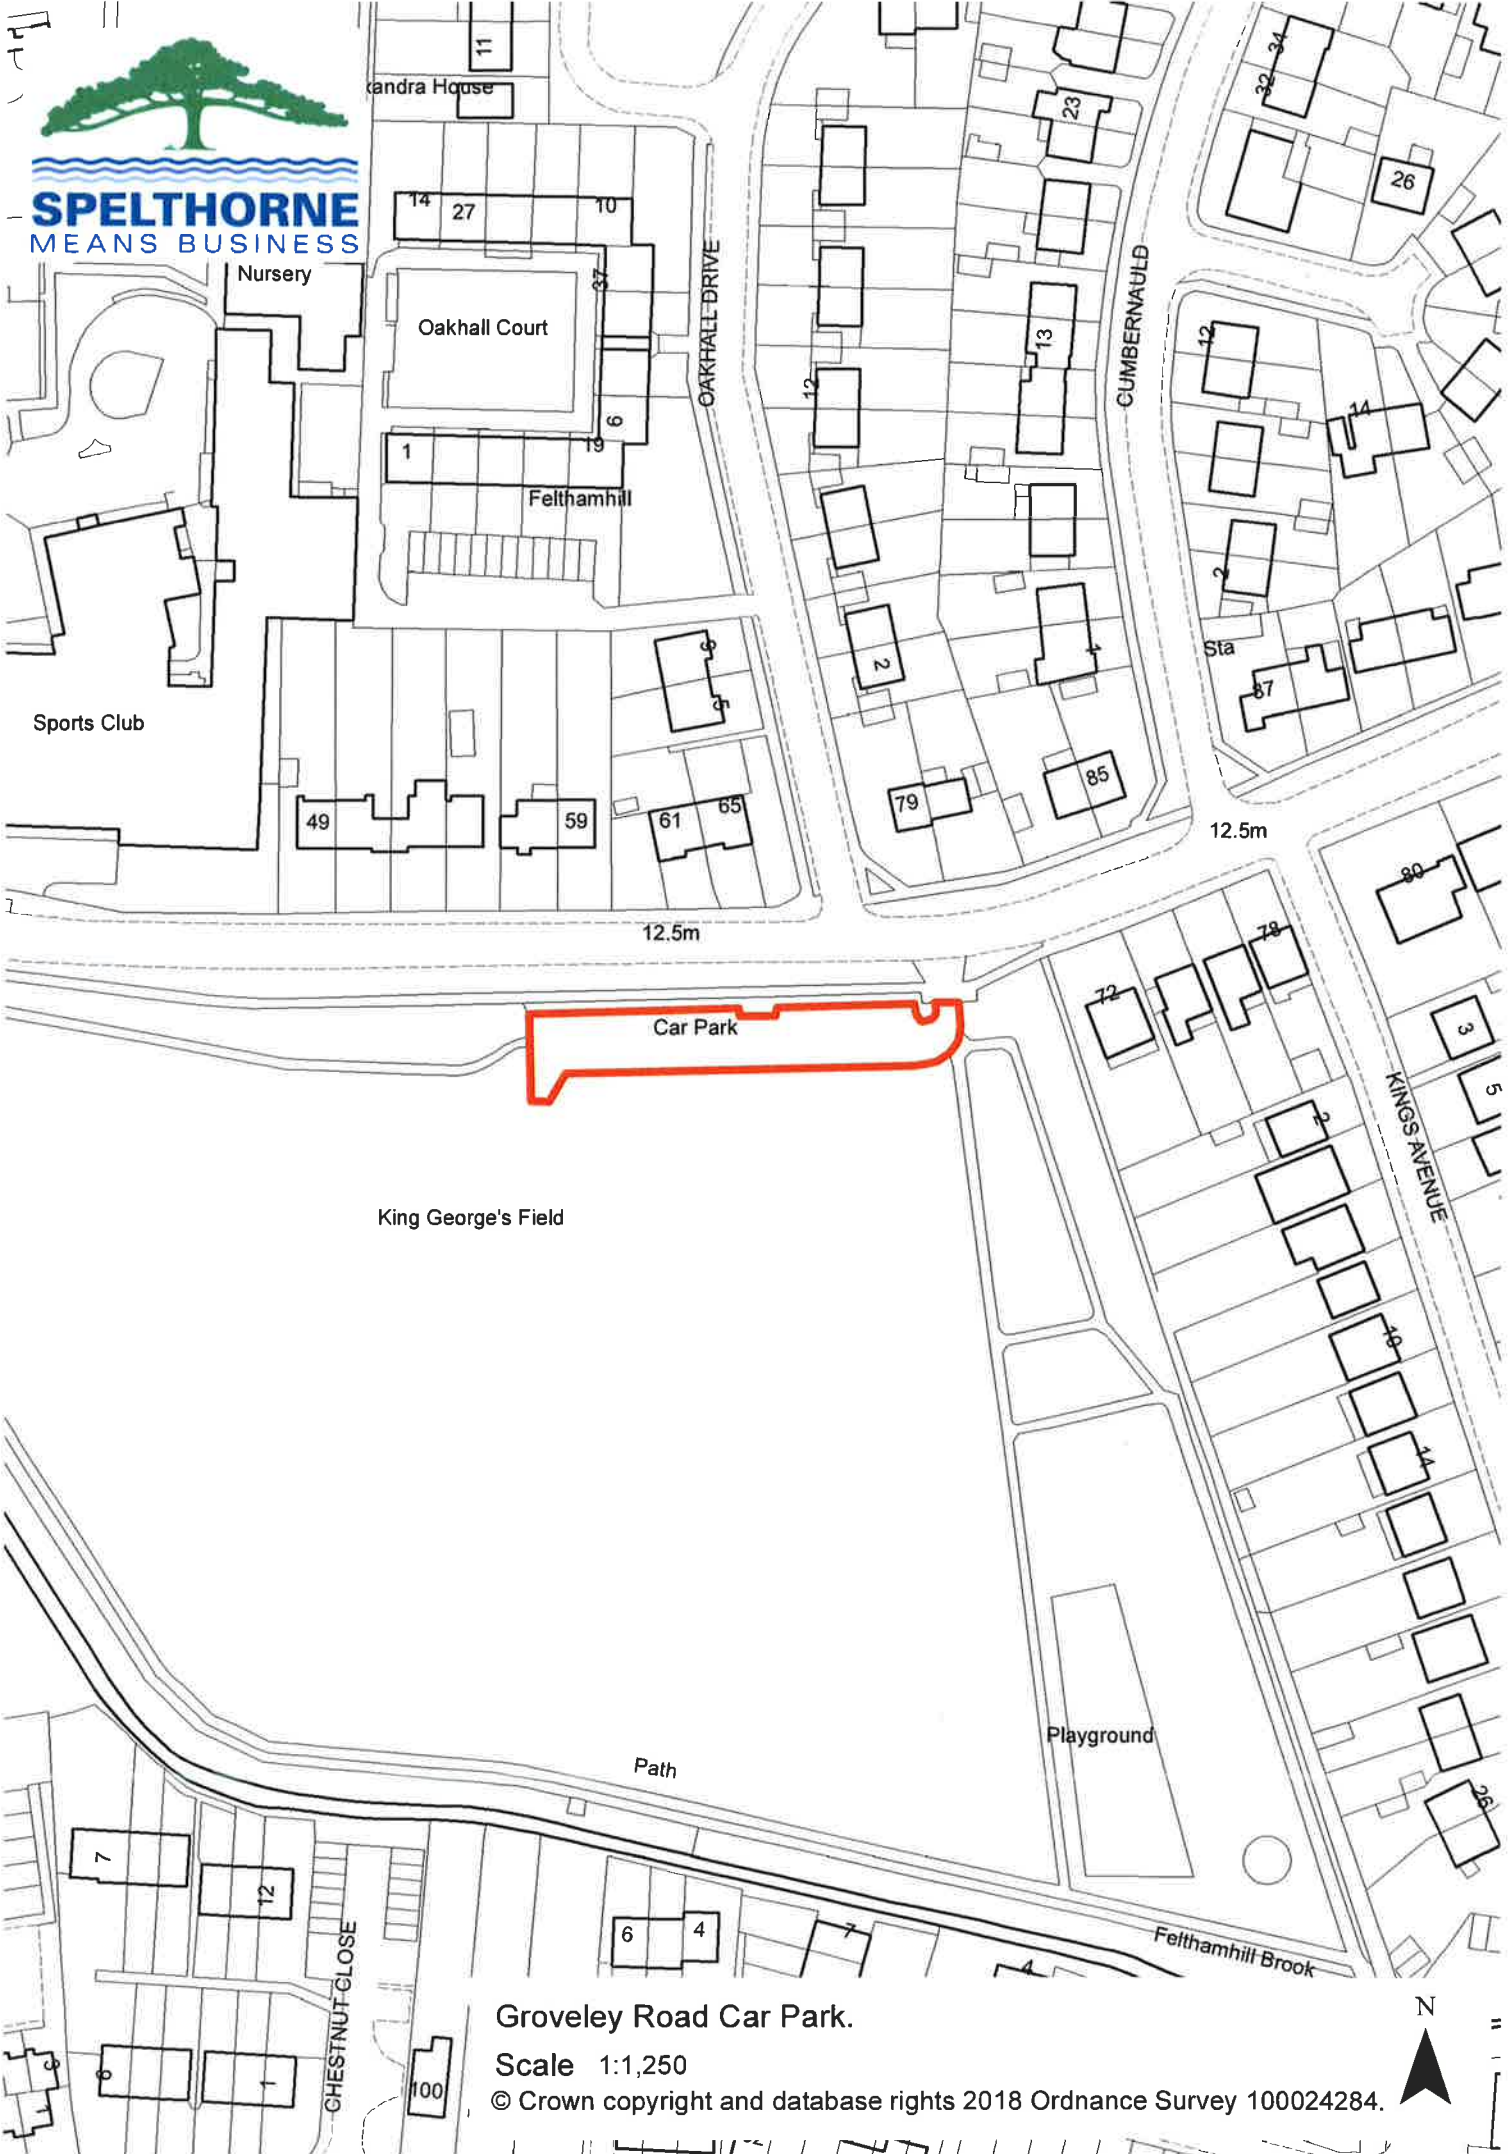

SPELTHORNE
MEANS BUSINESS

Groveley Road Car Park.

Scale 1:1,250

© Crown copyright and database rights 2018 Ordnance Survey 100024284.