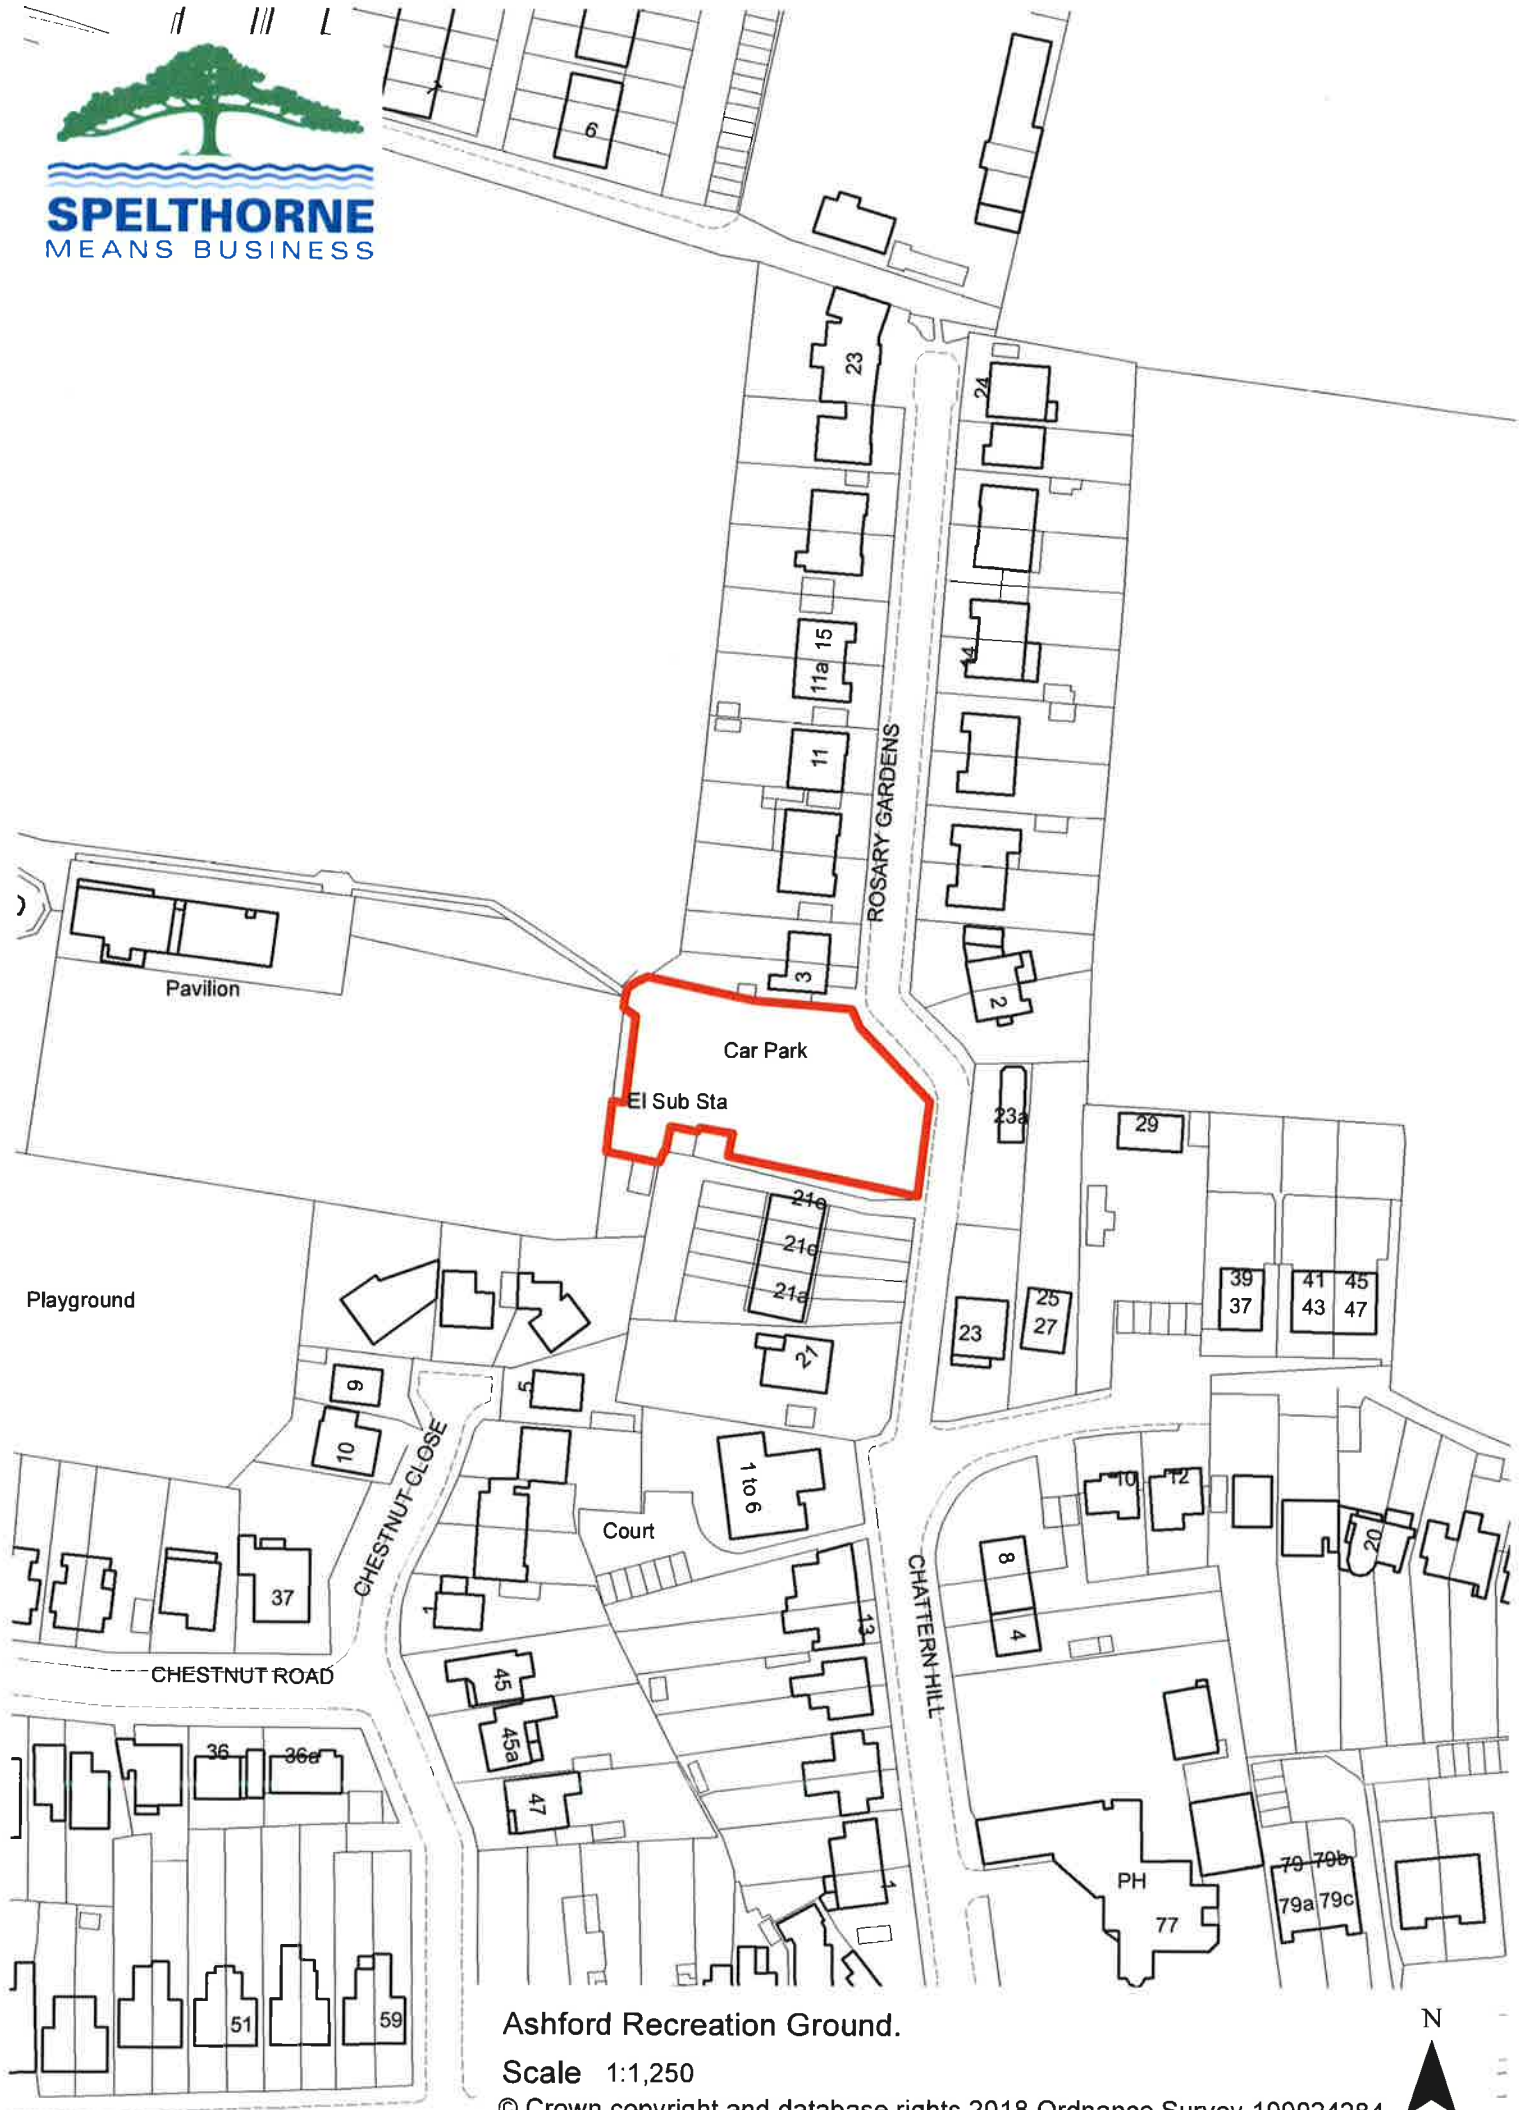

Abbey Court

Abbey Drive Car Park.

Scale 1:1,250

© Crown copyright and database rights 2018 Ordnance Survey 100024284.

N

Ashford Multi-Storey Car Park.

Scale 1:1,250

© Crown copyright and database rights 2018 Ordnance Survey 100024284.

Ashford Recreation Ground.

Scale 1:1,250

© Crown copyright and database rights 2018 Ordnance Survey 100024284.

Bridge Street Car Park.

Scale 1:1,250

© Crown copyright and database rights 2018 Ordnance Survey 100024284.

SPELTHORNE
MEANS BUSINESS

Cedars Recreation Ground.

Scale 1:1,250

© Crown copyright and database rights 2018 Ordnance Survey 100024284.

11.0m

Charlton Village Hall.

Scale 1:1,250

© Crown copyright and database rights 2018 Ordnance Survey 100024284.