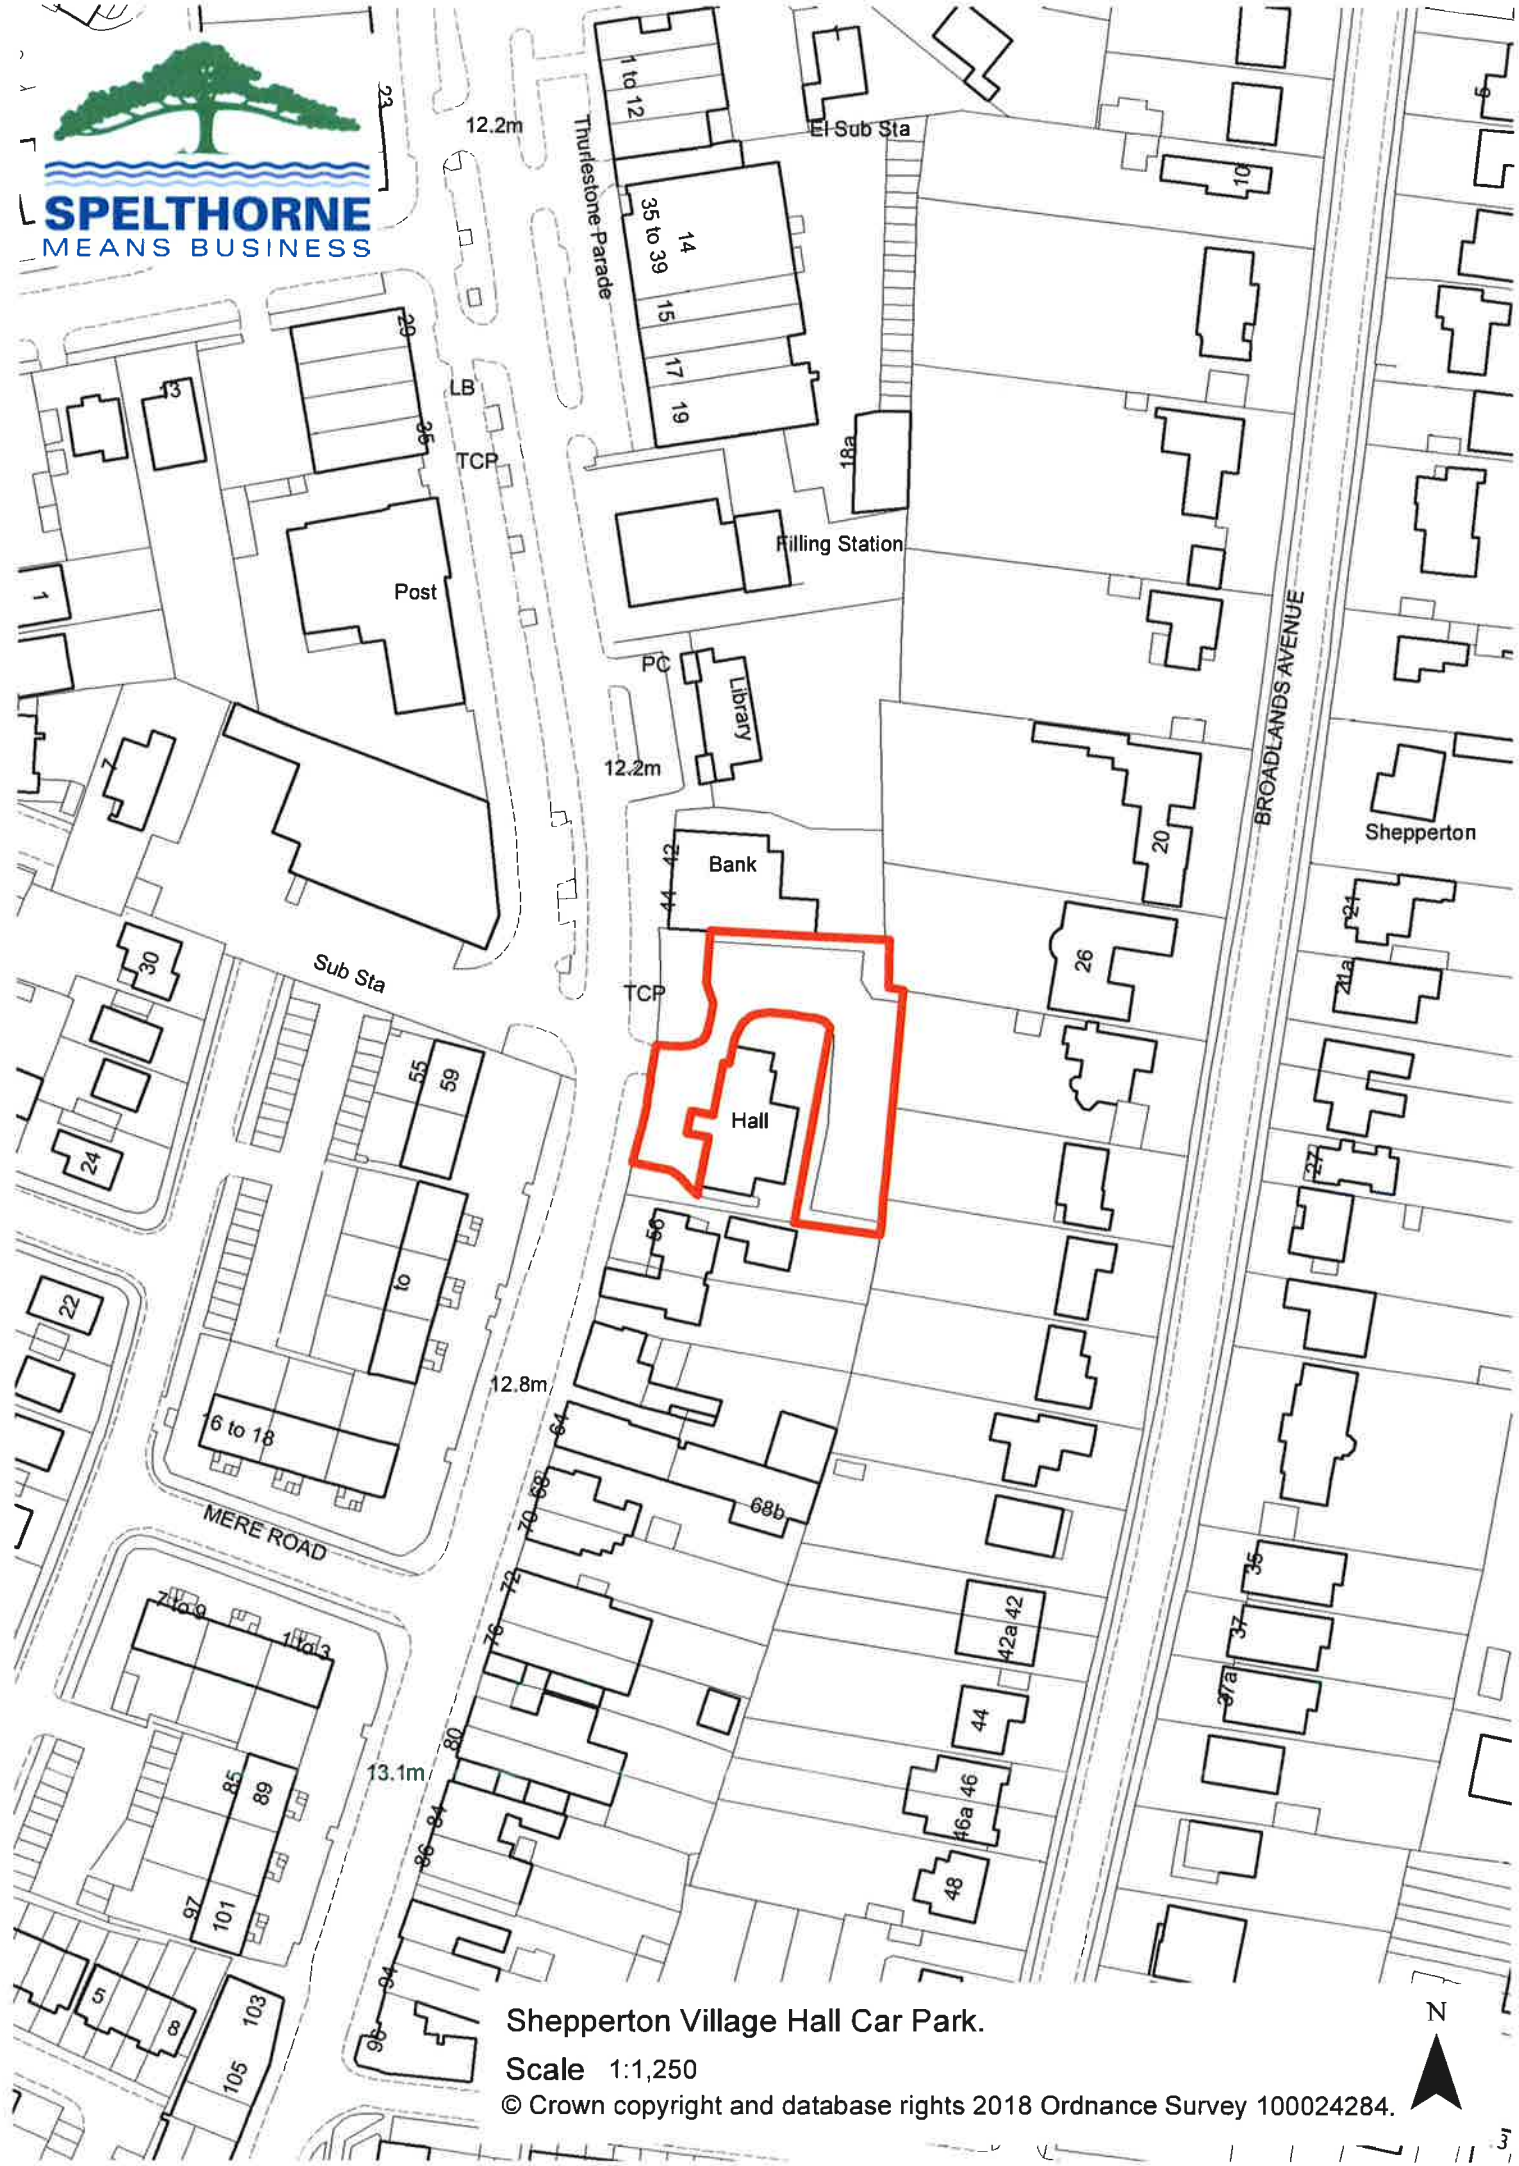

Riverside Surface Car Park.
Scale 1:1,250
© Crown copyright and database rights 2018 Ordnance Survey 100024284.

SPELTHORNE
MEANS BUSINESS

Riverside Underground Car Park.

Scale 1:1,250

© Crown copyright and database rights 2018 Ordnance Survey 100024284.

Shepperton Recreation Ground.

Scale 1:500

© Crown copyright and database rights 2017 Ordnance Survey 100024284.

Shepperton Village Hall Car Park.

Scale 1:1,250

© Crown copyright and database rights 2018 Ordnance Survey 100024284.

South Street Car Park.

Scale 1:1,250

© Crown copyright and database rights 2018 Ordnance Survey 100024284.

N

South Street (Saturday only) Car Park.

Scale 1:1,250

© Crown copyright and database rights 2018 Ordnance Survey 100024284.