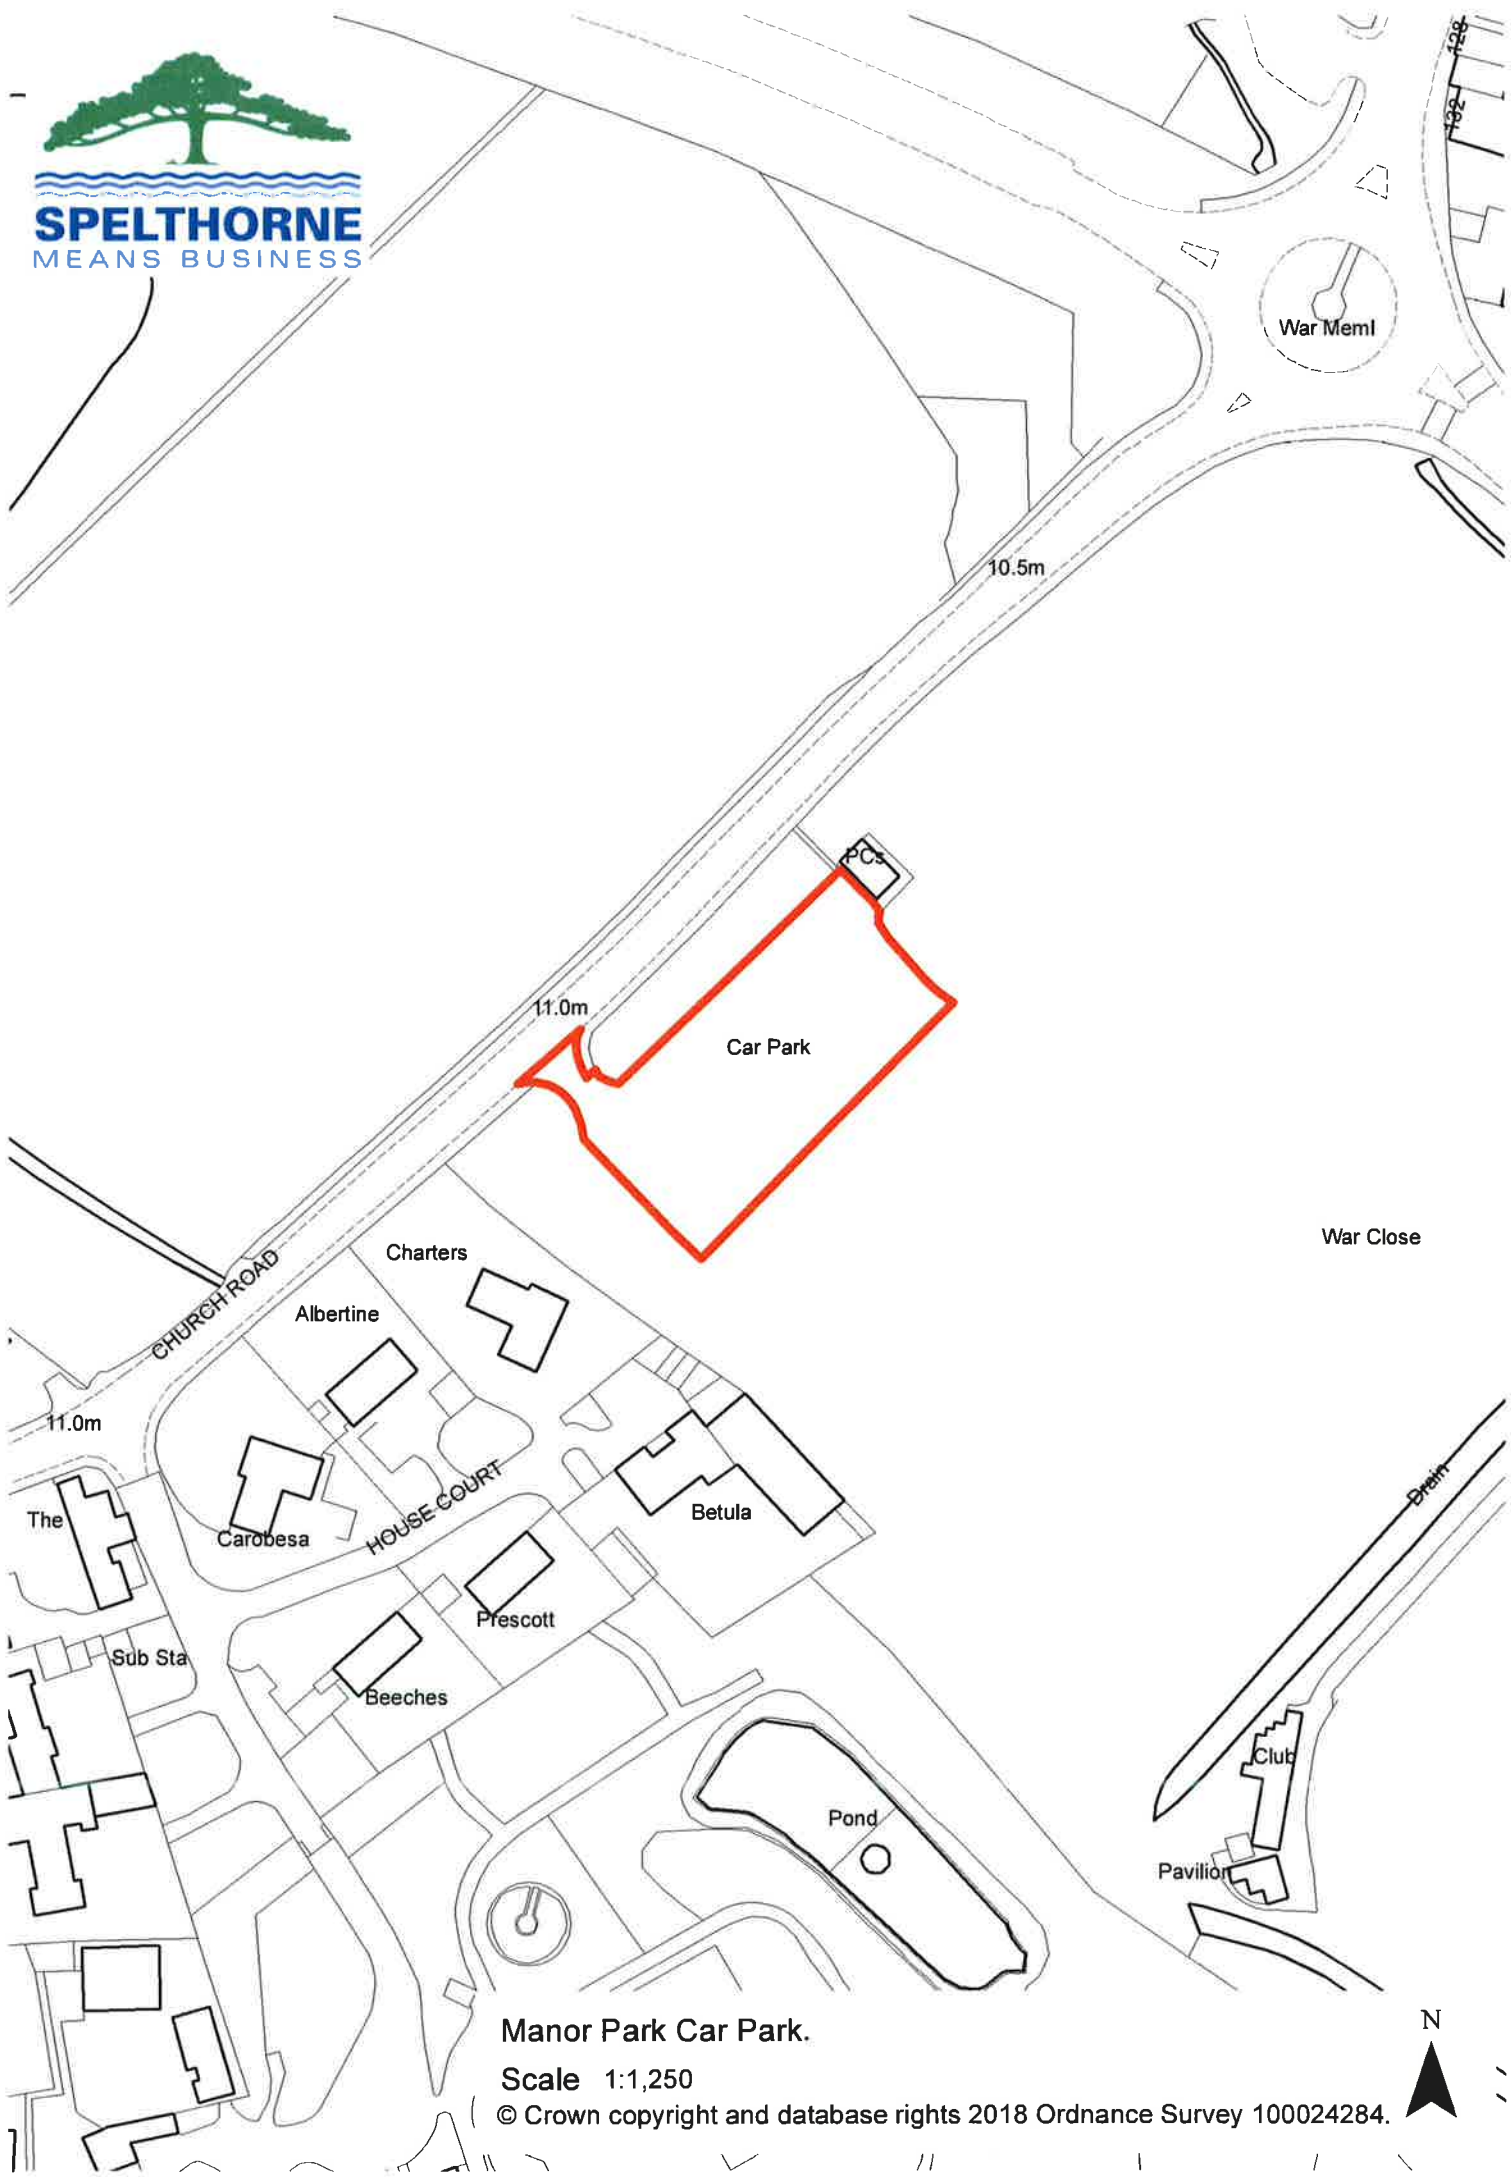

© Crown copyright and database rights 2018 Ordnance Survey 100024284.

SPELTHORNE
MEANS BUSINESS

Long Lane Recreation Ground.

Scale 1:1,250

© Crown copyright and database rights 2018 Ordnance Survey 100024284.

Manor Park Car Park.

Scale 1:1,250

© Crown copyright and database rights 2018 Ordnance Survey 100024284.

SPELTHORNE
MEANS BUSINESS

Mulberry Green, Stanwell.

Scale 1:1,250

© Crown copyright and database rights 2018 Ordnance Survey 100024284.