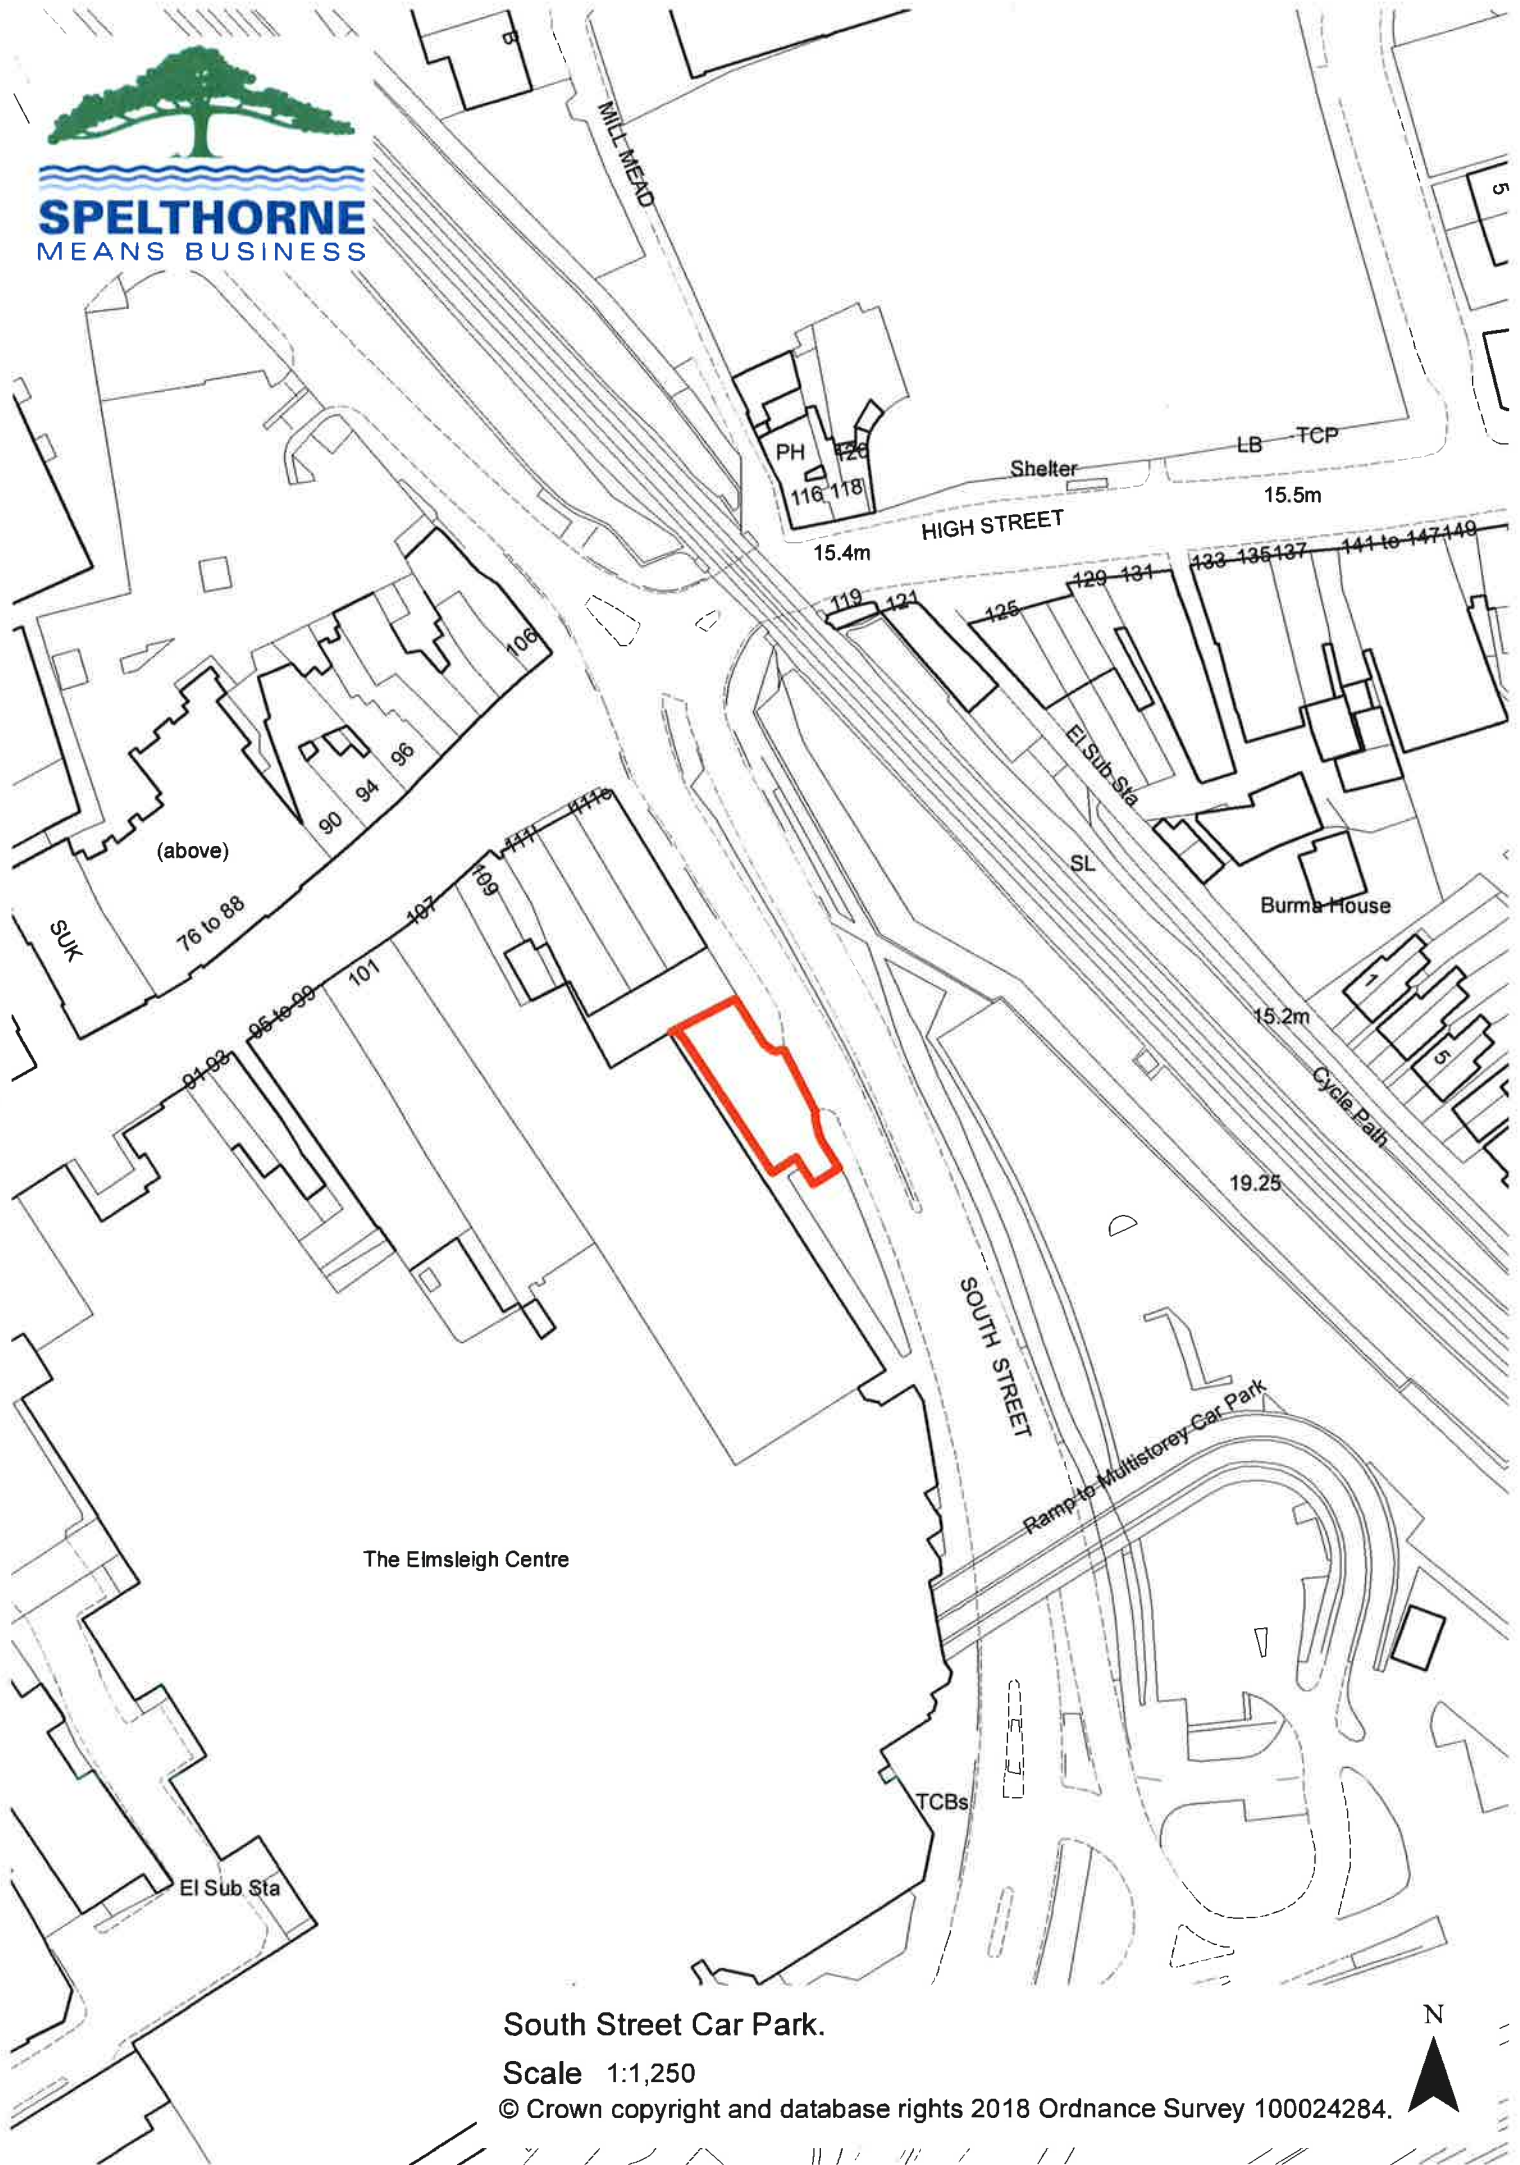

Shepperton Recreation Ground.

Scale 1:500

© Crown copyright and database rights 2017 Ordnance Survey 100024284.

Shepperton Village Hall Car Park.

Scale 1:1,250

© Crown copyright and database rights 2018 Ordnance Survey 100024284.

South Street Car Park.

Scale 1:1,250

© Crown copyright and database rights 2018 Ordnance Survey 100024284.

N

South Street (Saturday only) Car Park.

Scale 1:1,250

© Crown copyright and database rights 2018 Ordnance Survey 100024284.