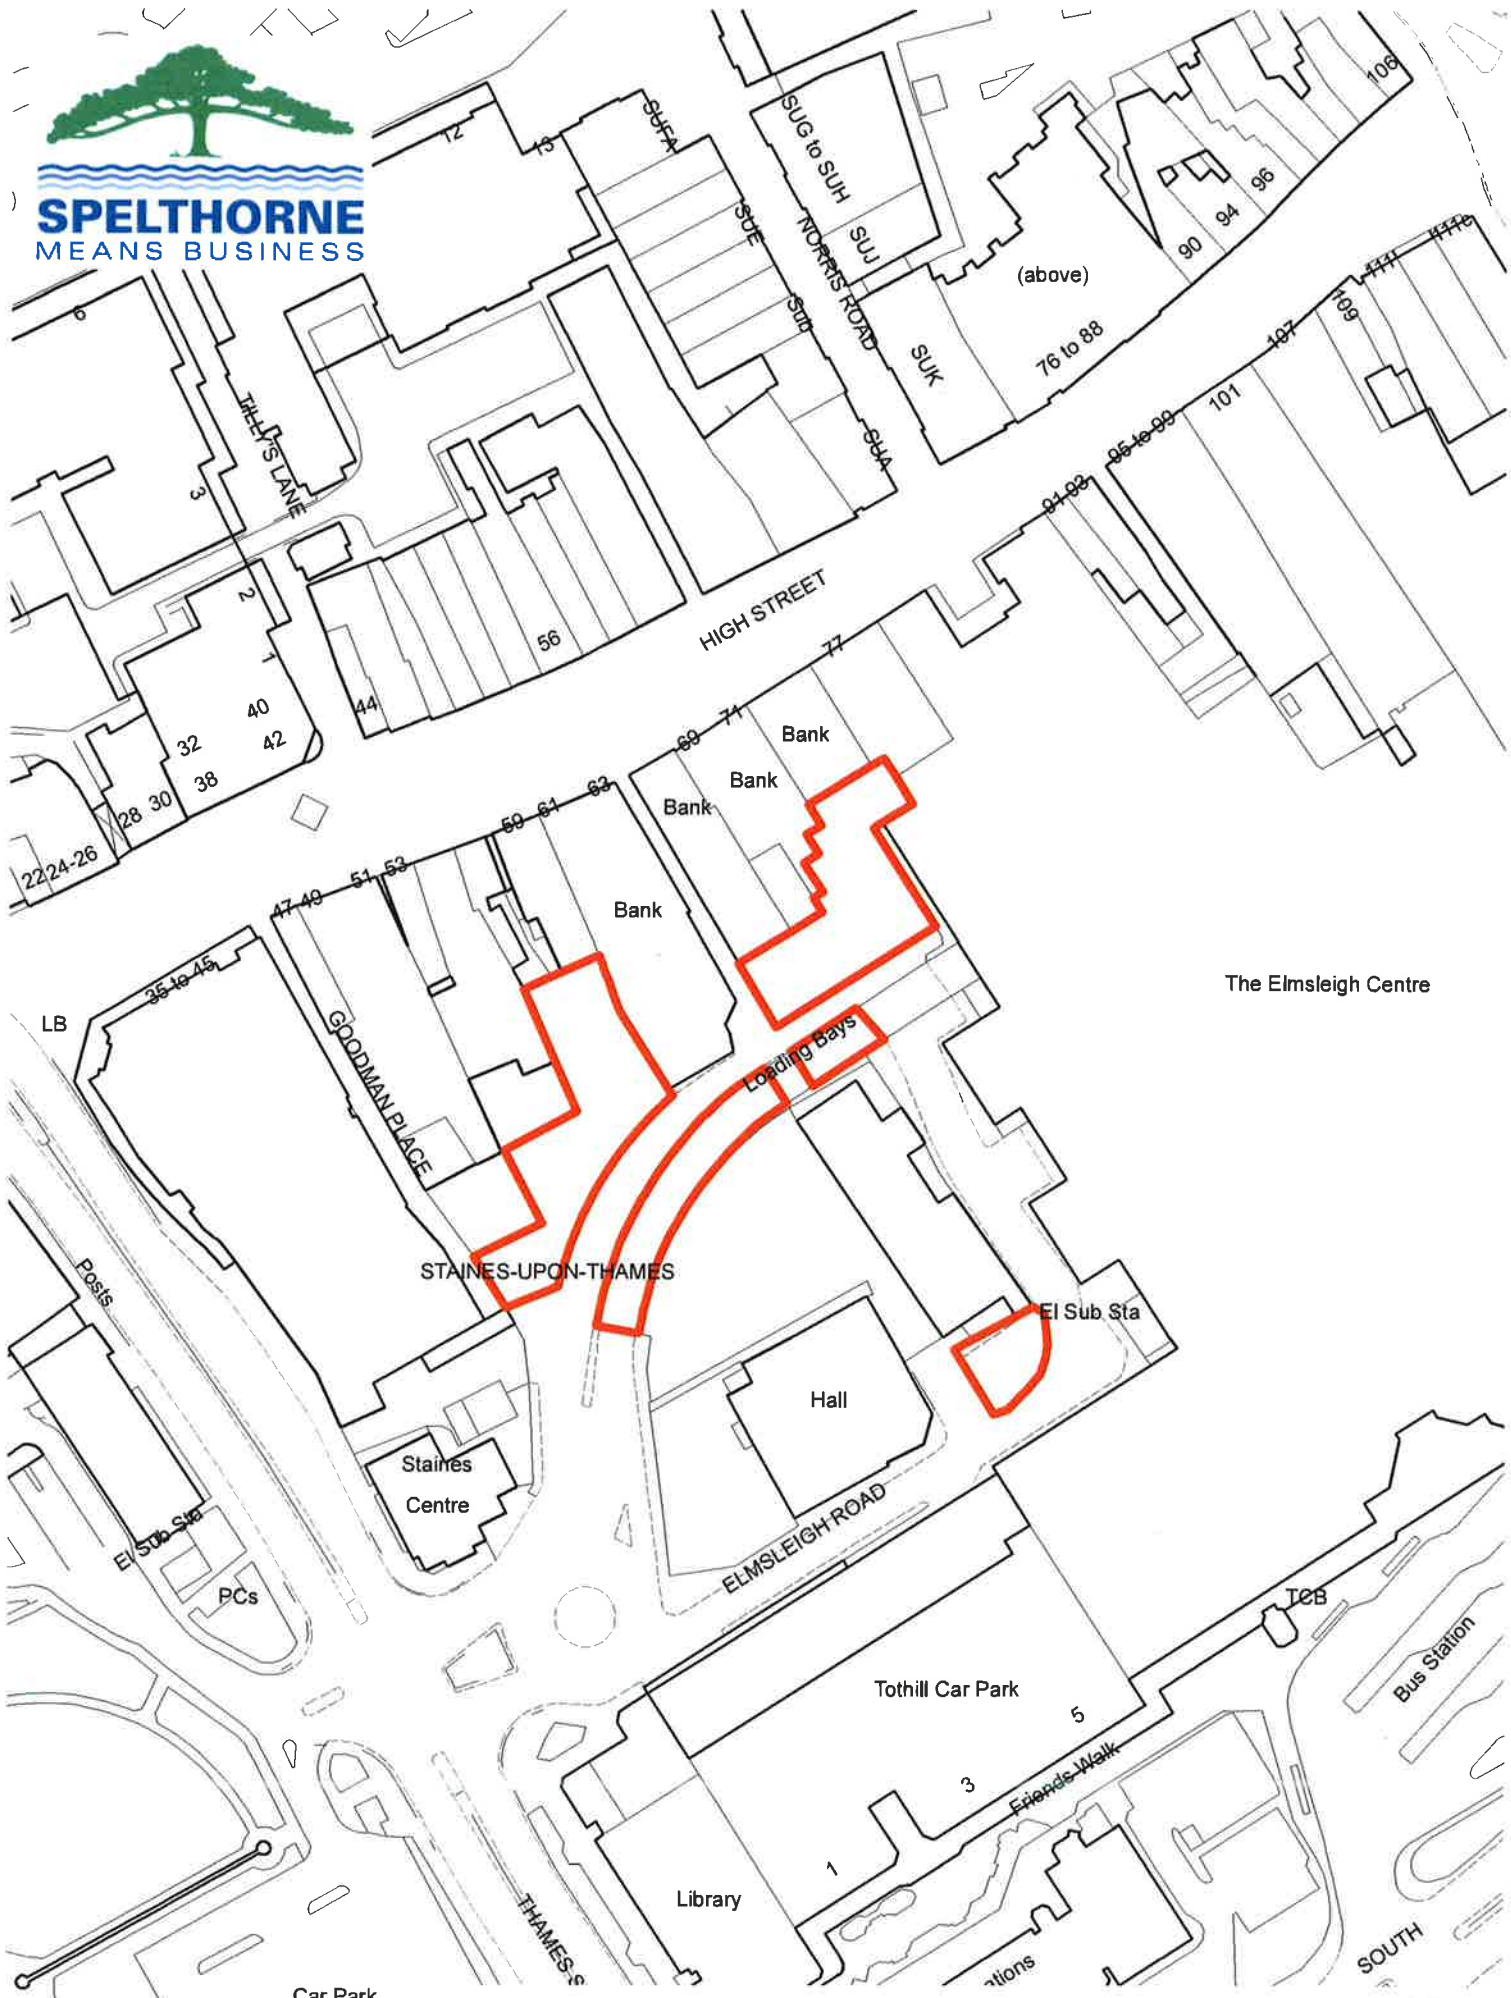

Dumsey Meadow Car Park.

Scale 1:1,250

© Crown copyright and database rights 2018 Ordnance Survey 100024284.

SPELTHORNE
MEANS BUSINESS

Elmsleigh Multi-Storey Car Park.

Scale 1:1,250

© Crown copyright and database rights 2018 Ordnance Survey 100024284.