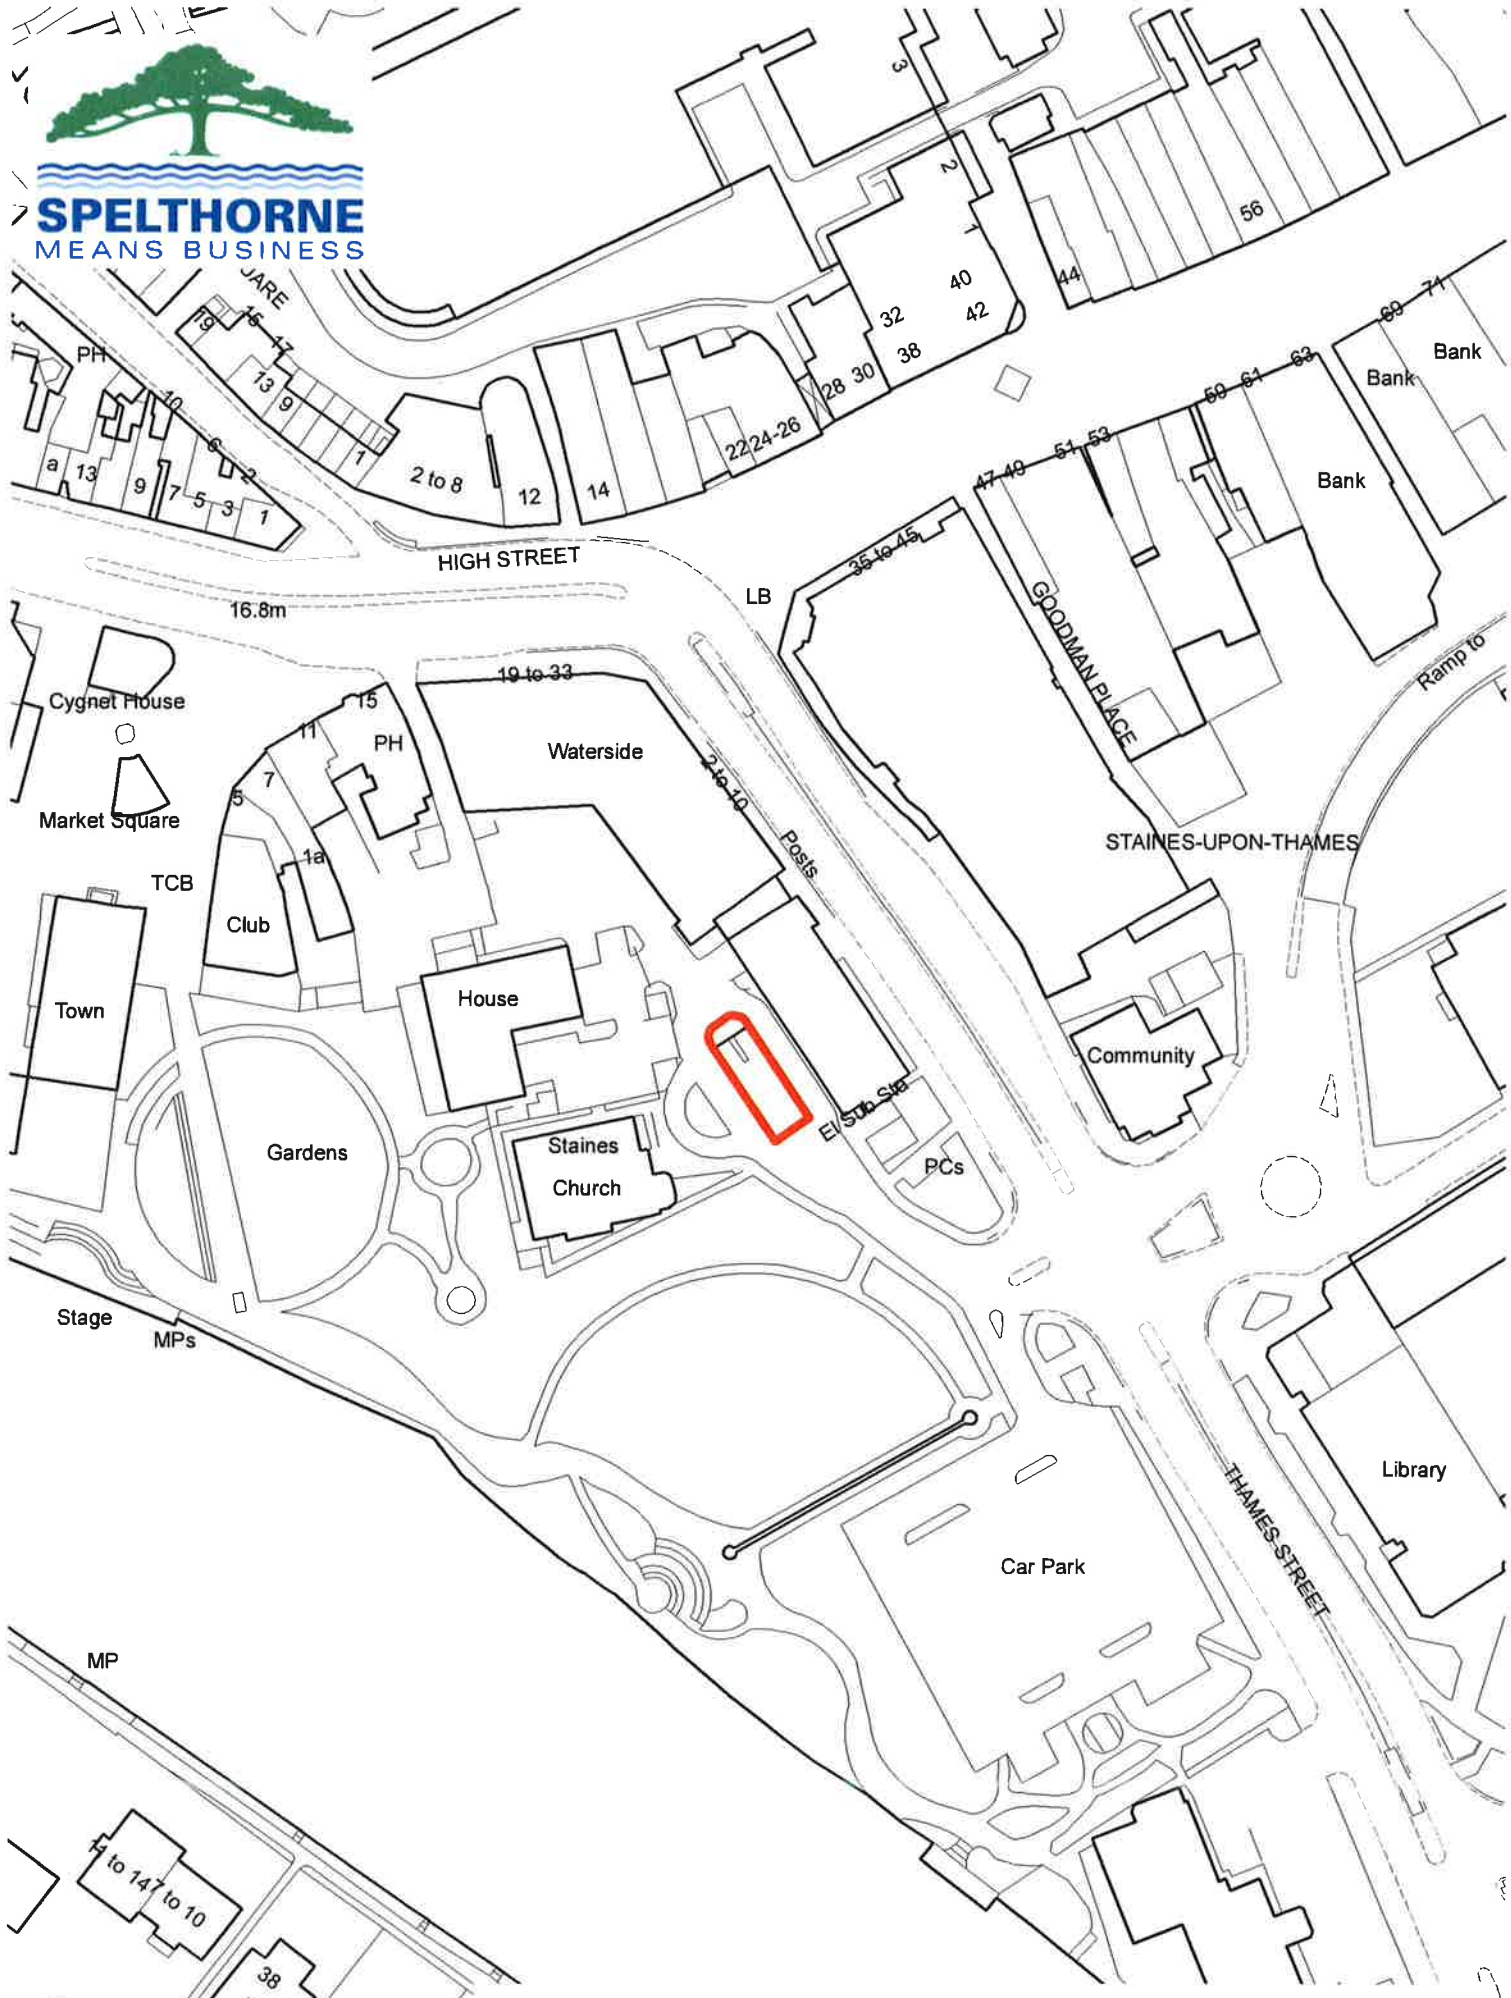

SPELTHORNE
MEANS BUSINESS

Riverside Underground Car Park.

Scale 1:1,250

© Crown copyright and database rights 2018 Ordnance Survey 100024284.