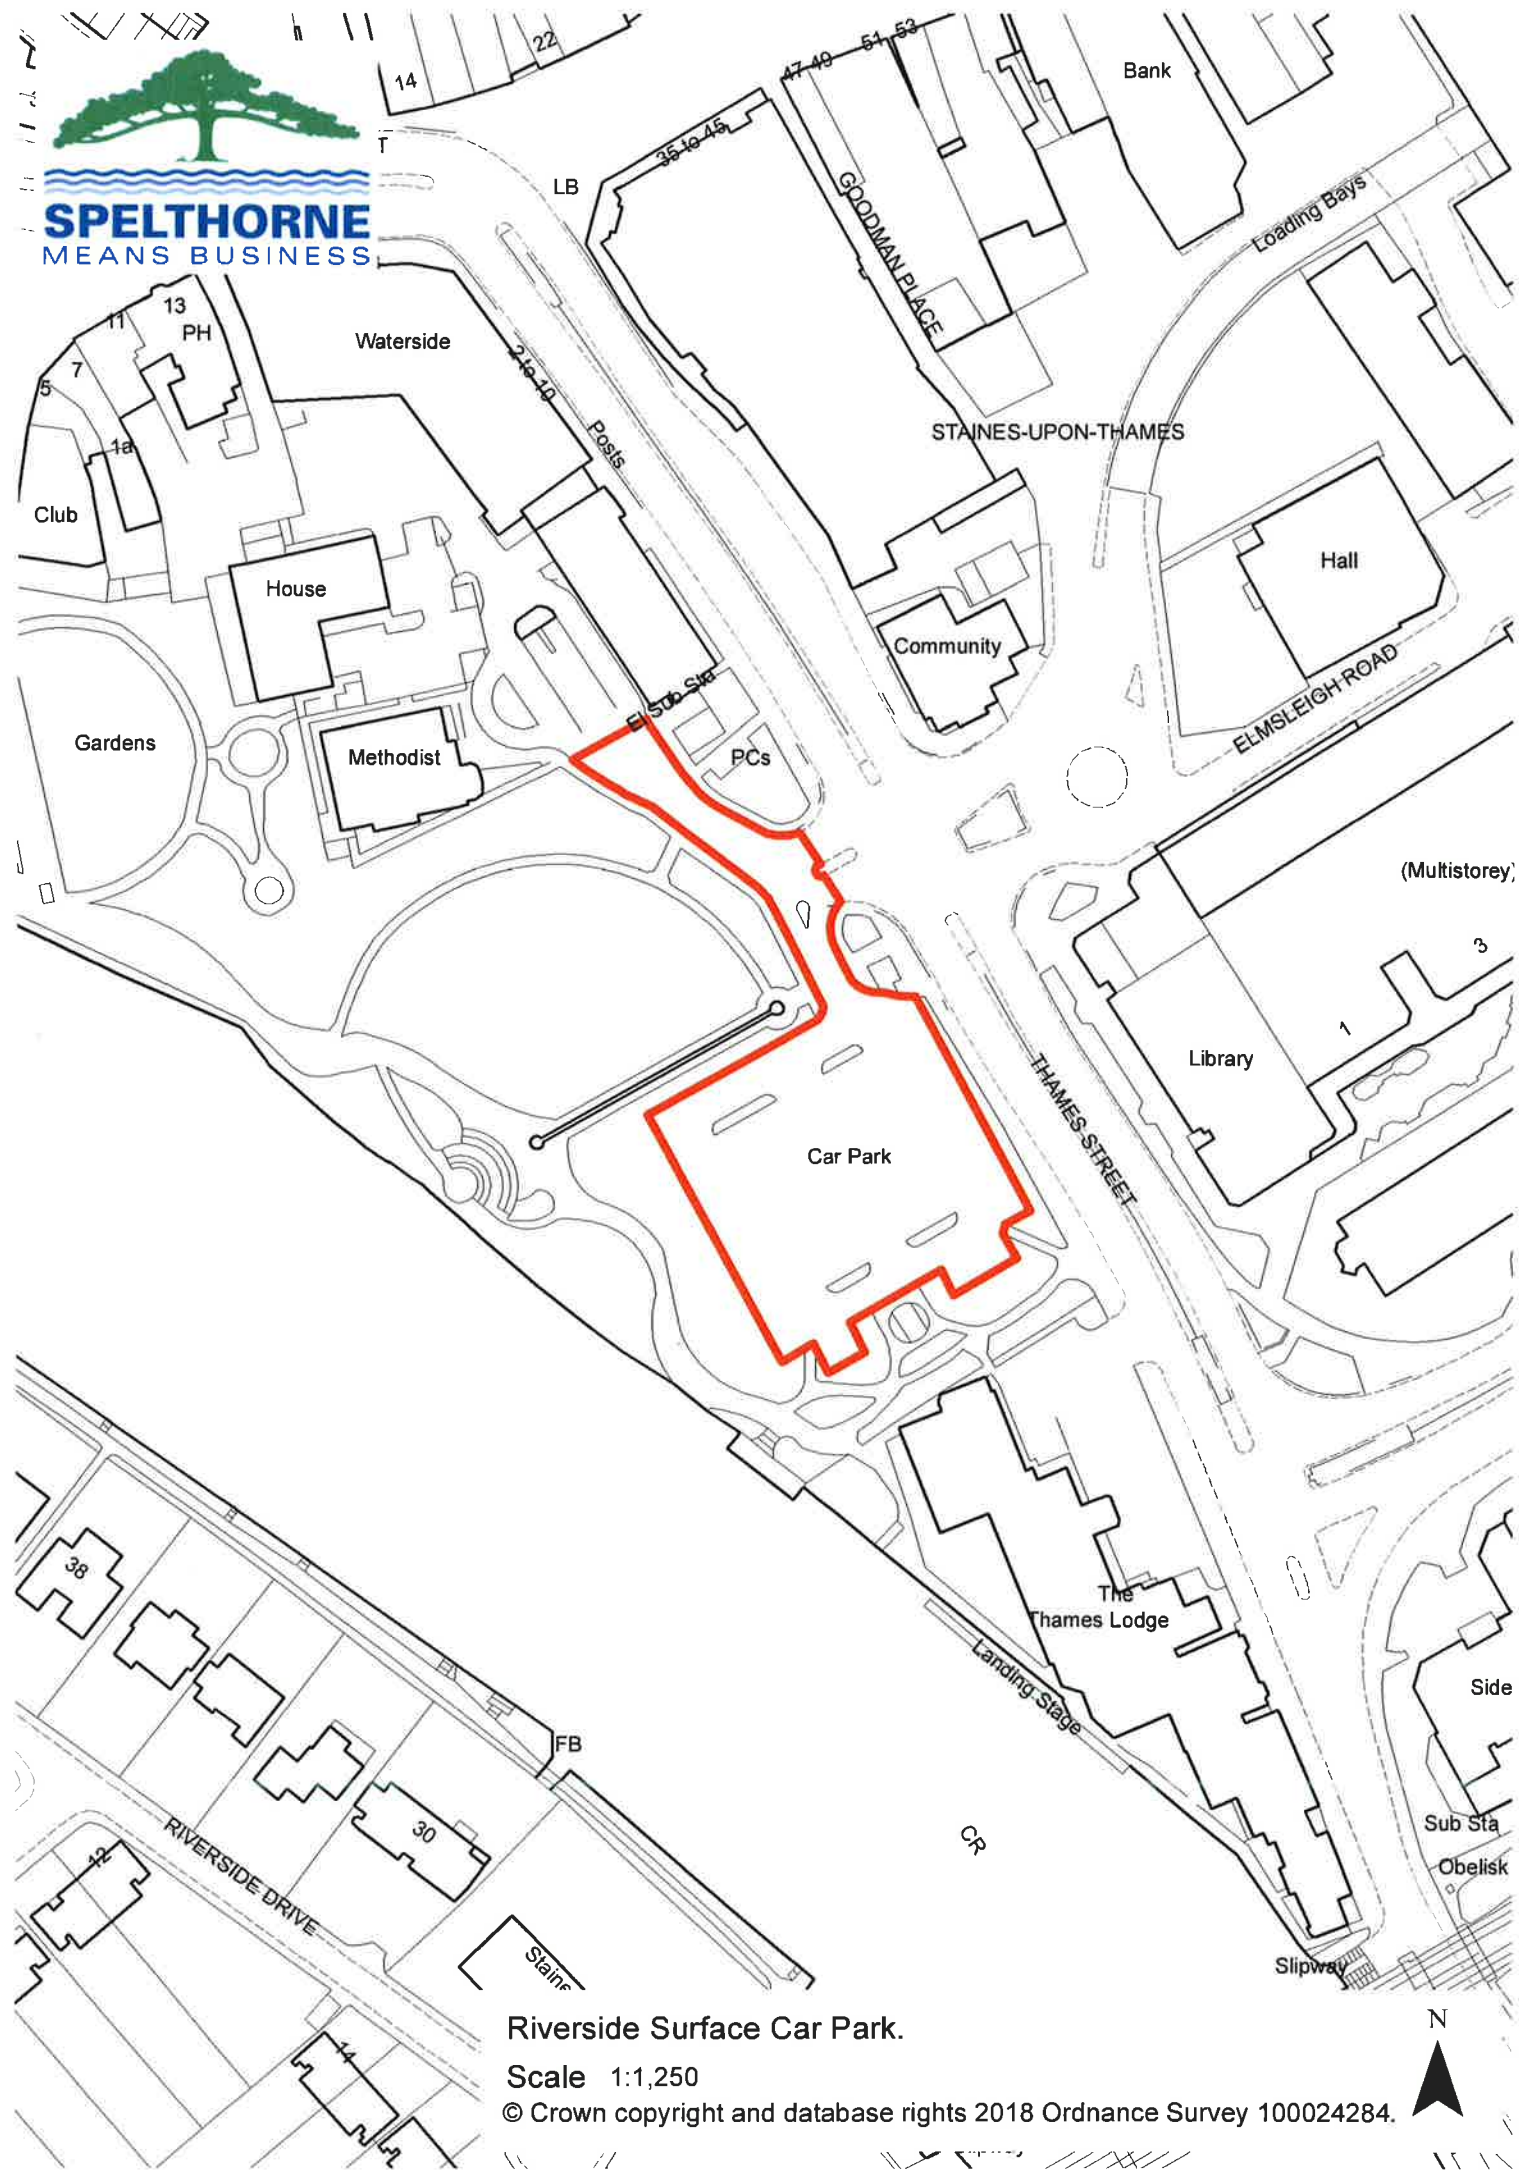

SPELTHORNE
MEANS BUSINESS

Old Bathing Station Car Park.

Scale 1:1,250

© Crown copyright and database rights 2018 Ordnance Survey 100024284.

Orchard Meadow Car Park.

Scale 1:1,250

© Crown copyright and database rights 2018 Ordnance Survey 100024284.