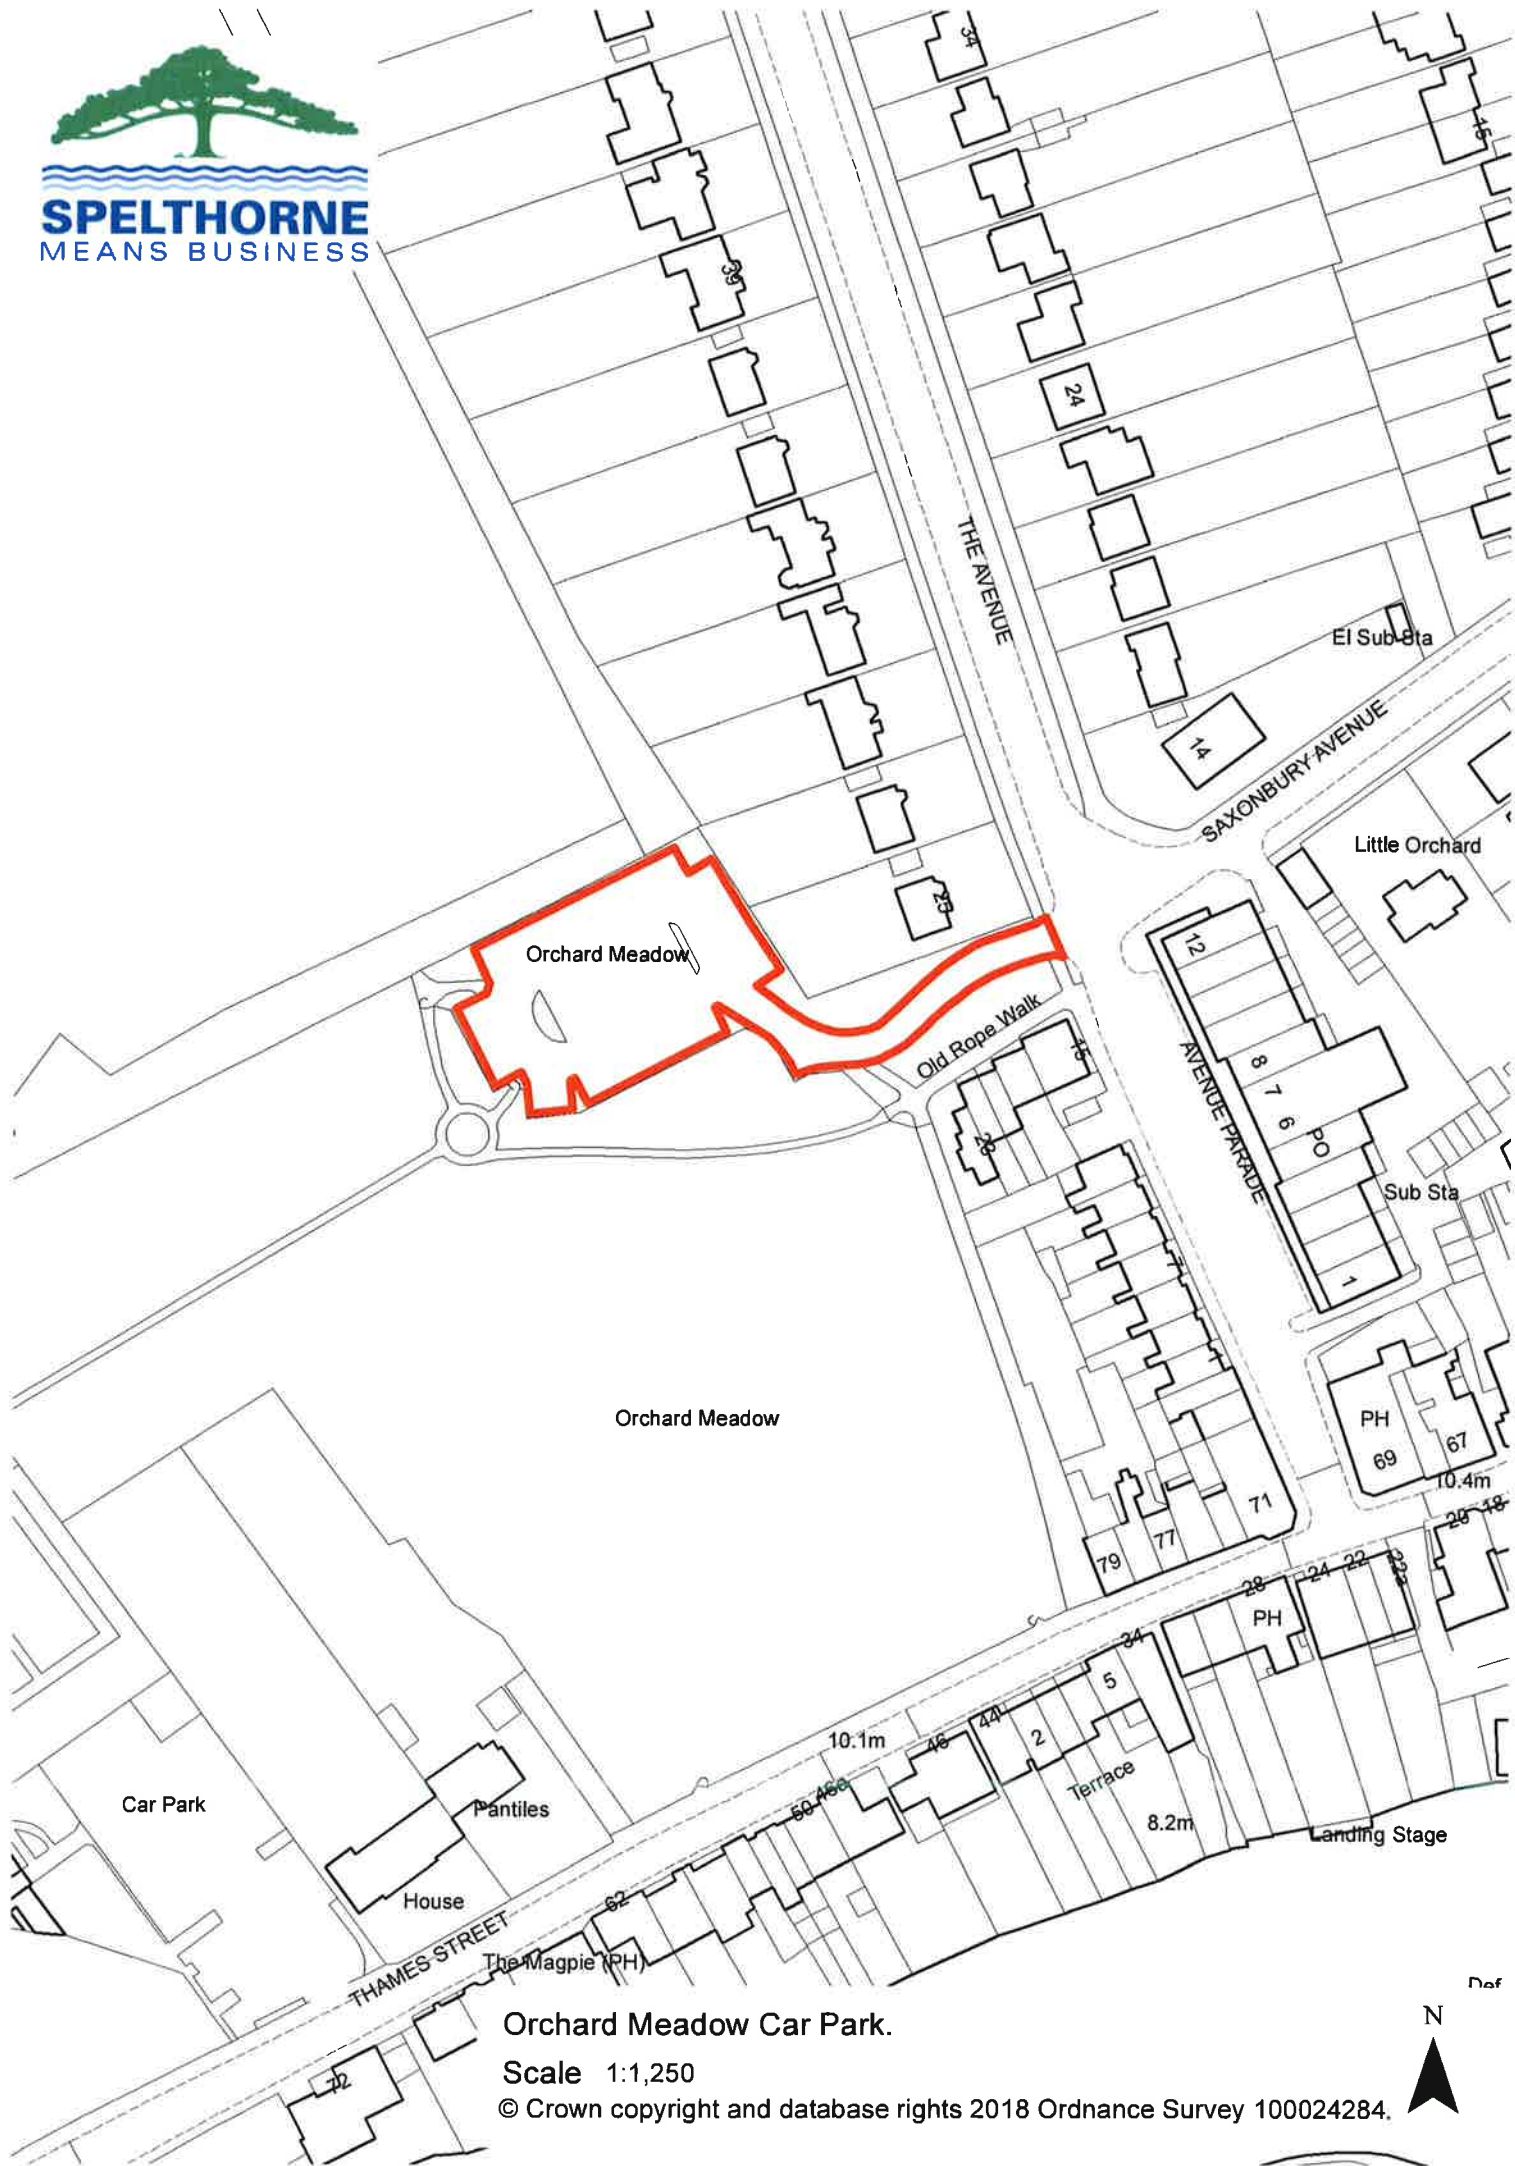

SPELTHORNE
MEANS BUSINESS

Old Bathing Station Car Park.

Scale 1:1,250

© Crown copyright and database rights 2018 Ordnance Survey 100024284.

Orchard Meadow Car Park.

Scale 1:1,250

© Crown copyright and database rights 2018 Ordnance Survey 100024284.