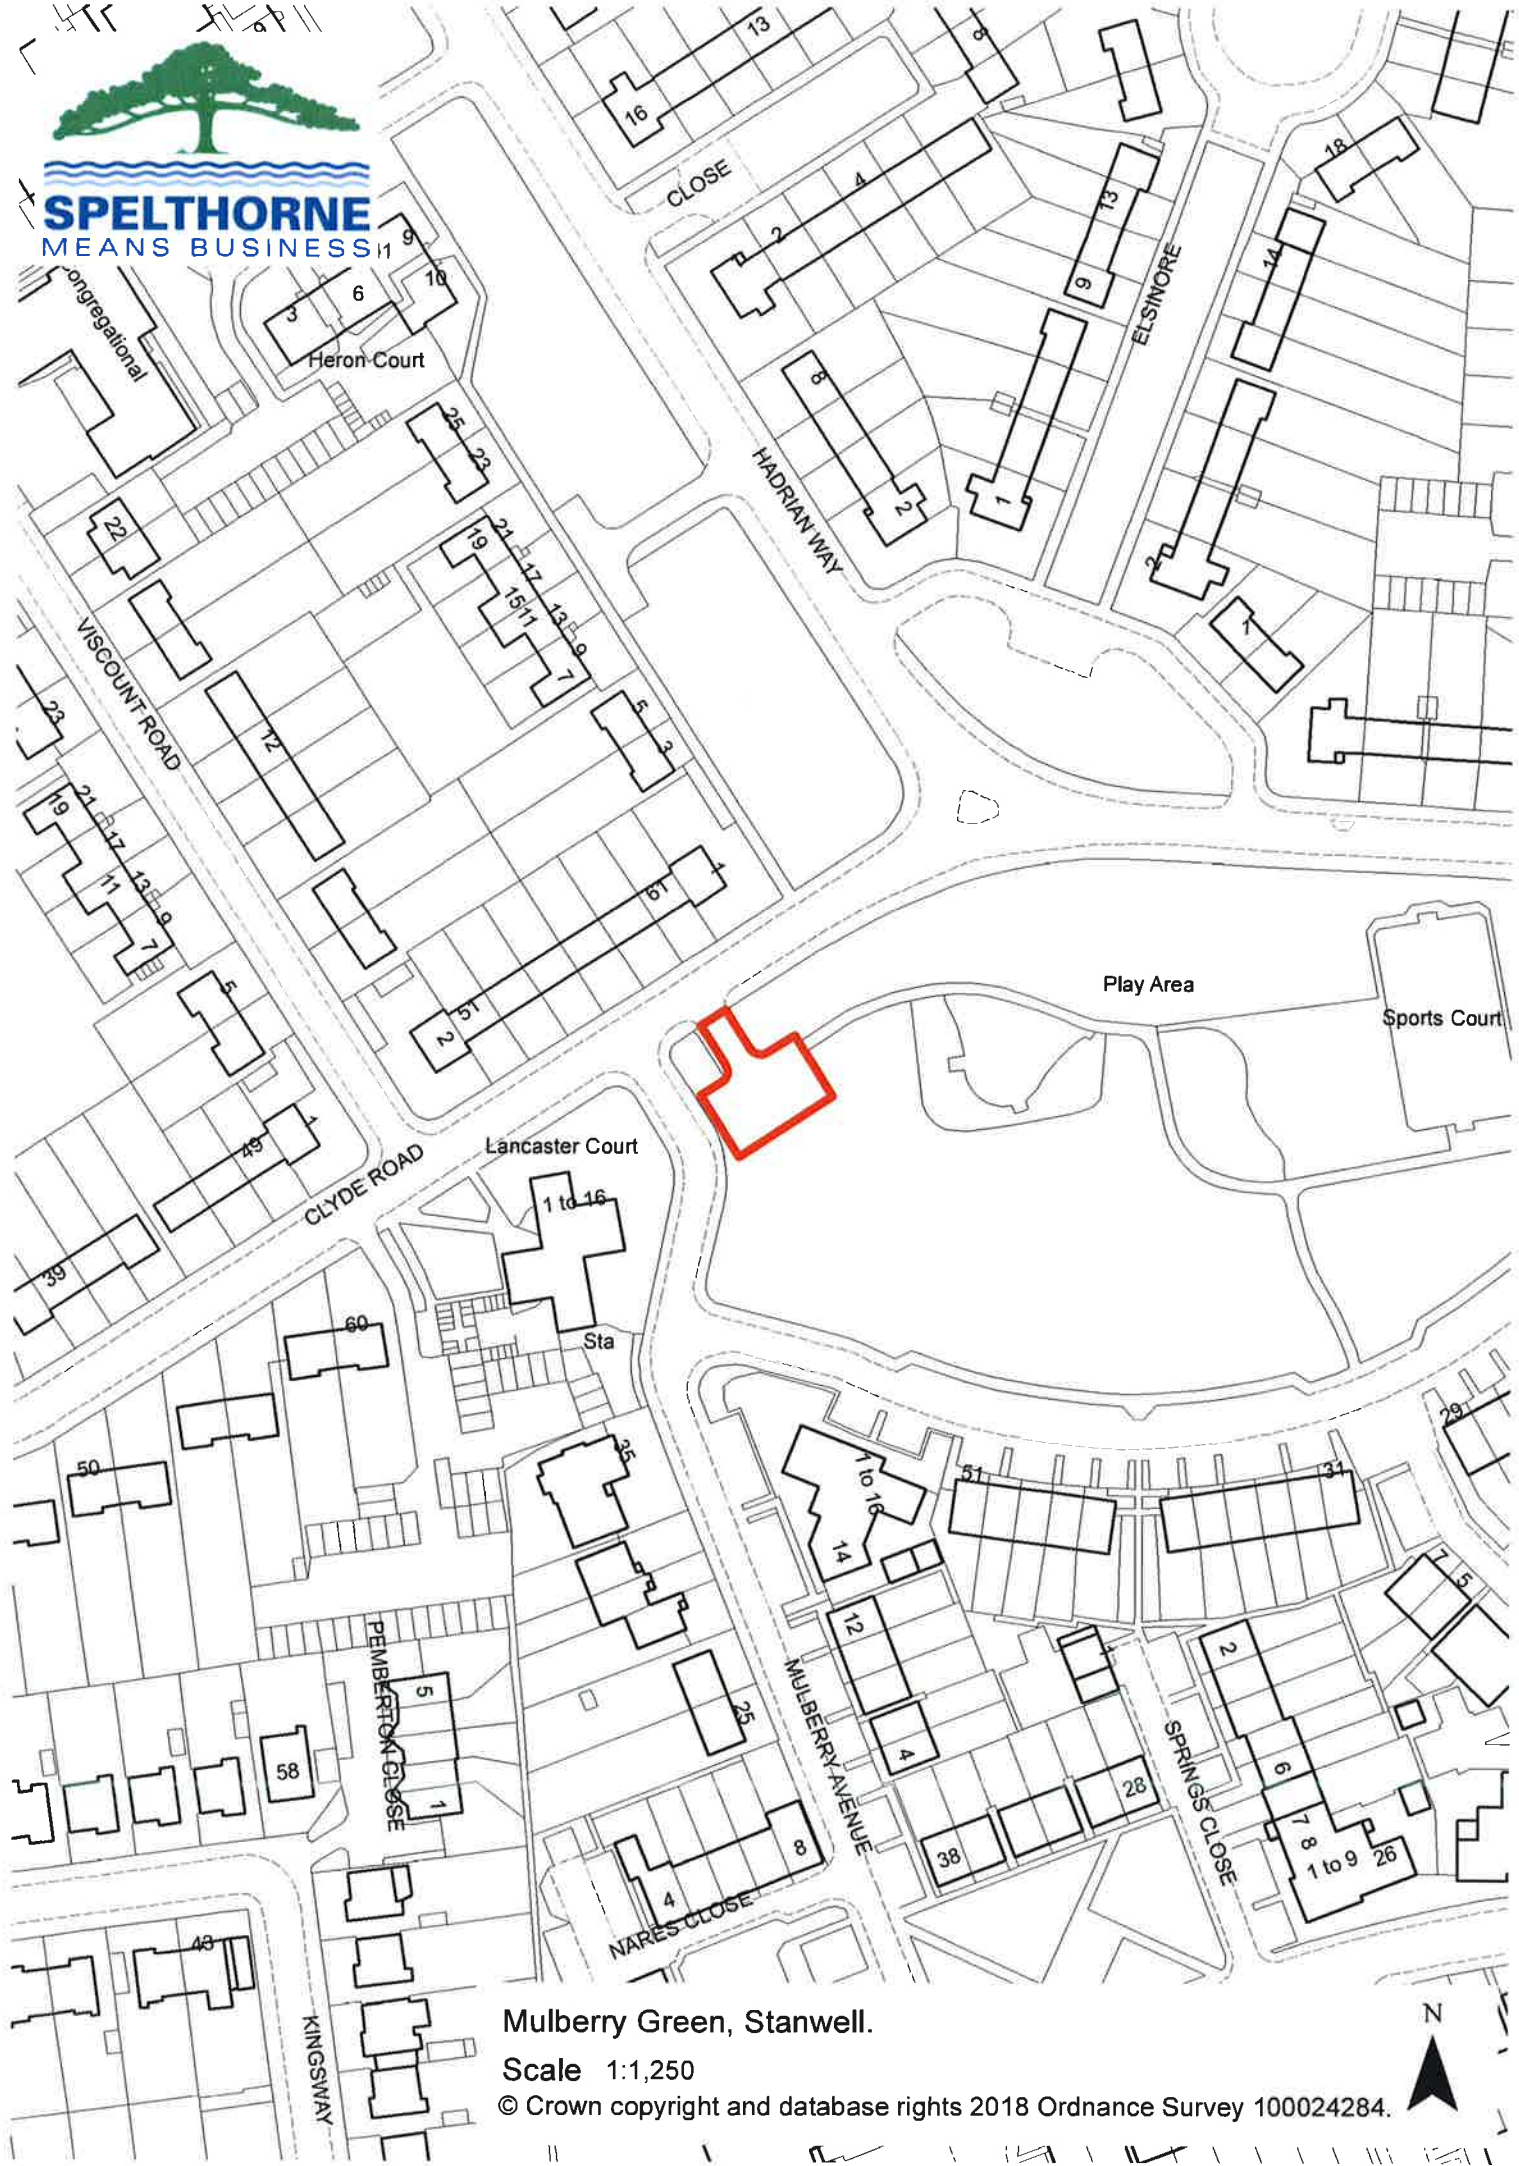

© Crown copyright and database rights 2018 Ordnance Survey 100024284.

SPELTHORNE
MEANS BUSINESS

Long Lane Recreation Ground.

Scale 1:1,250

© Crown copyright and database rights 2018 Ordnance Survey 100024284.

Manor Park Car Park.

Scale 1:1,250

© Crown copyright and database rights 2018 Ordnance Survey 100024284.

SPELTHORNE
MEANS BUSINESS

Mulberry Green, Stanwell.

Scale 1:1,250

© Crown copyright and database rights 2018 Ordnance Survey 100024284.